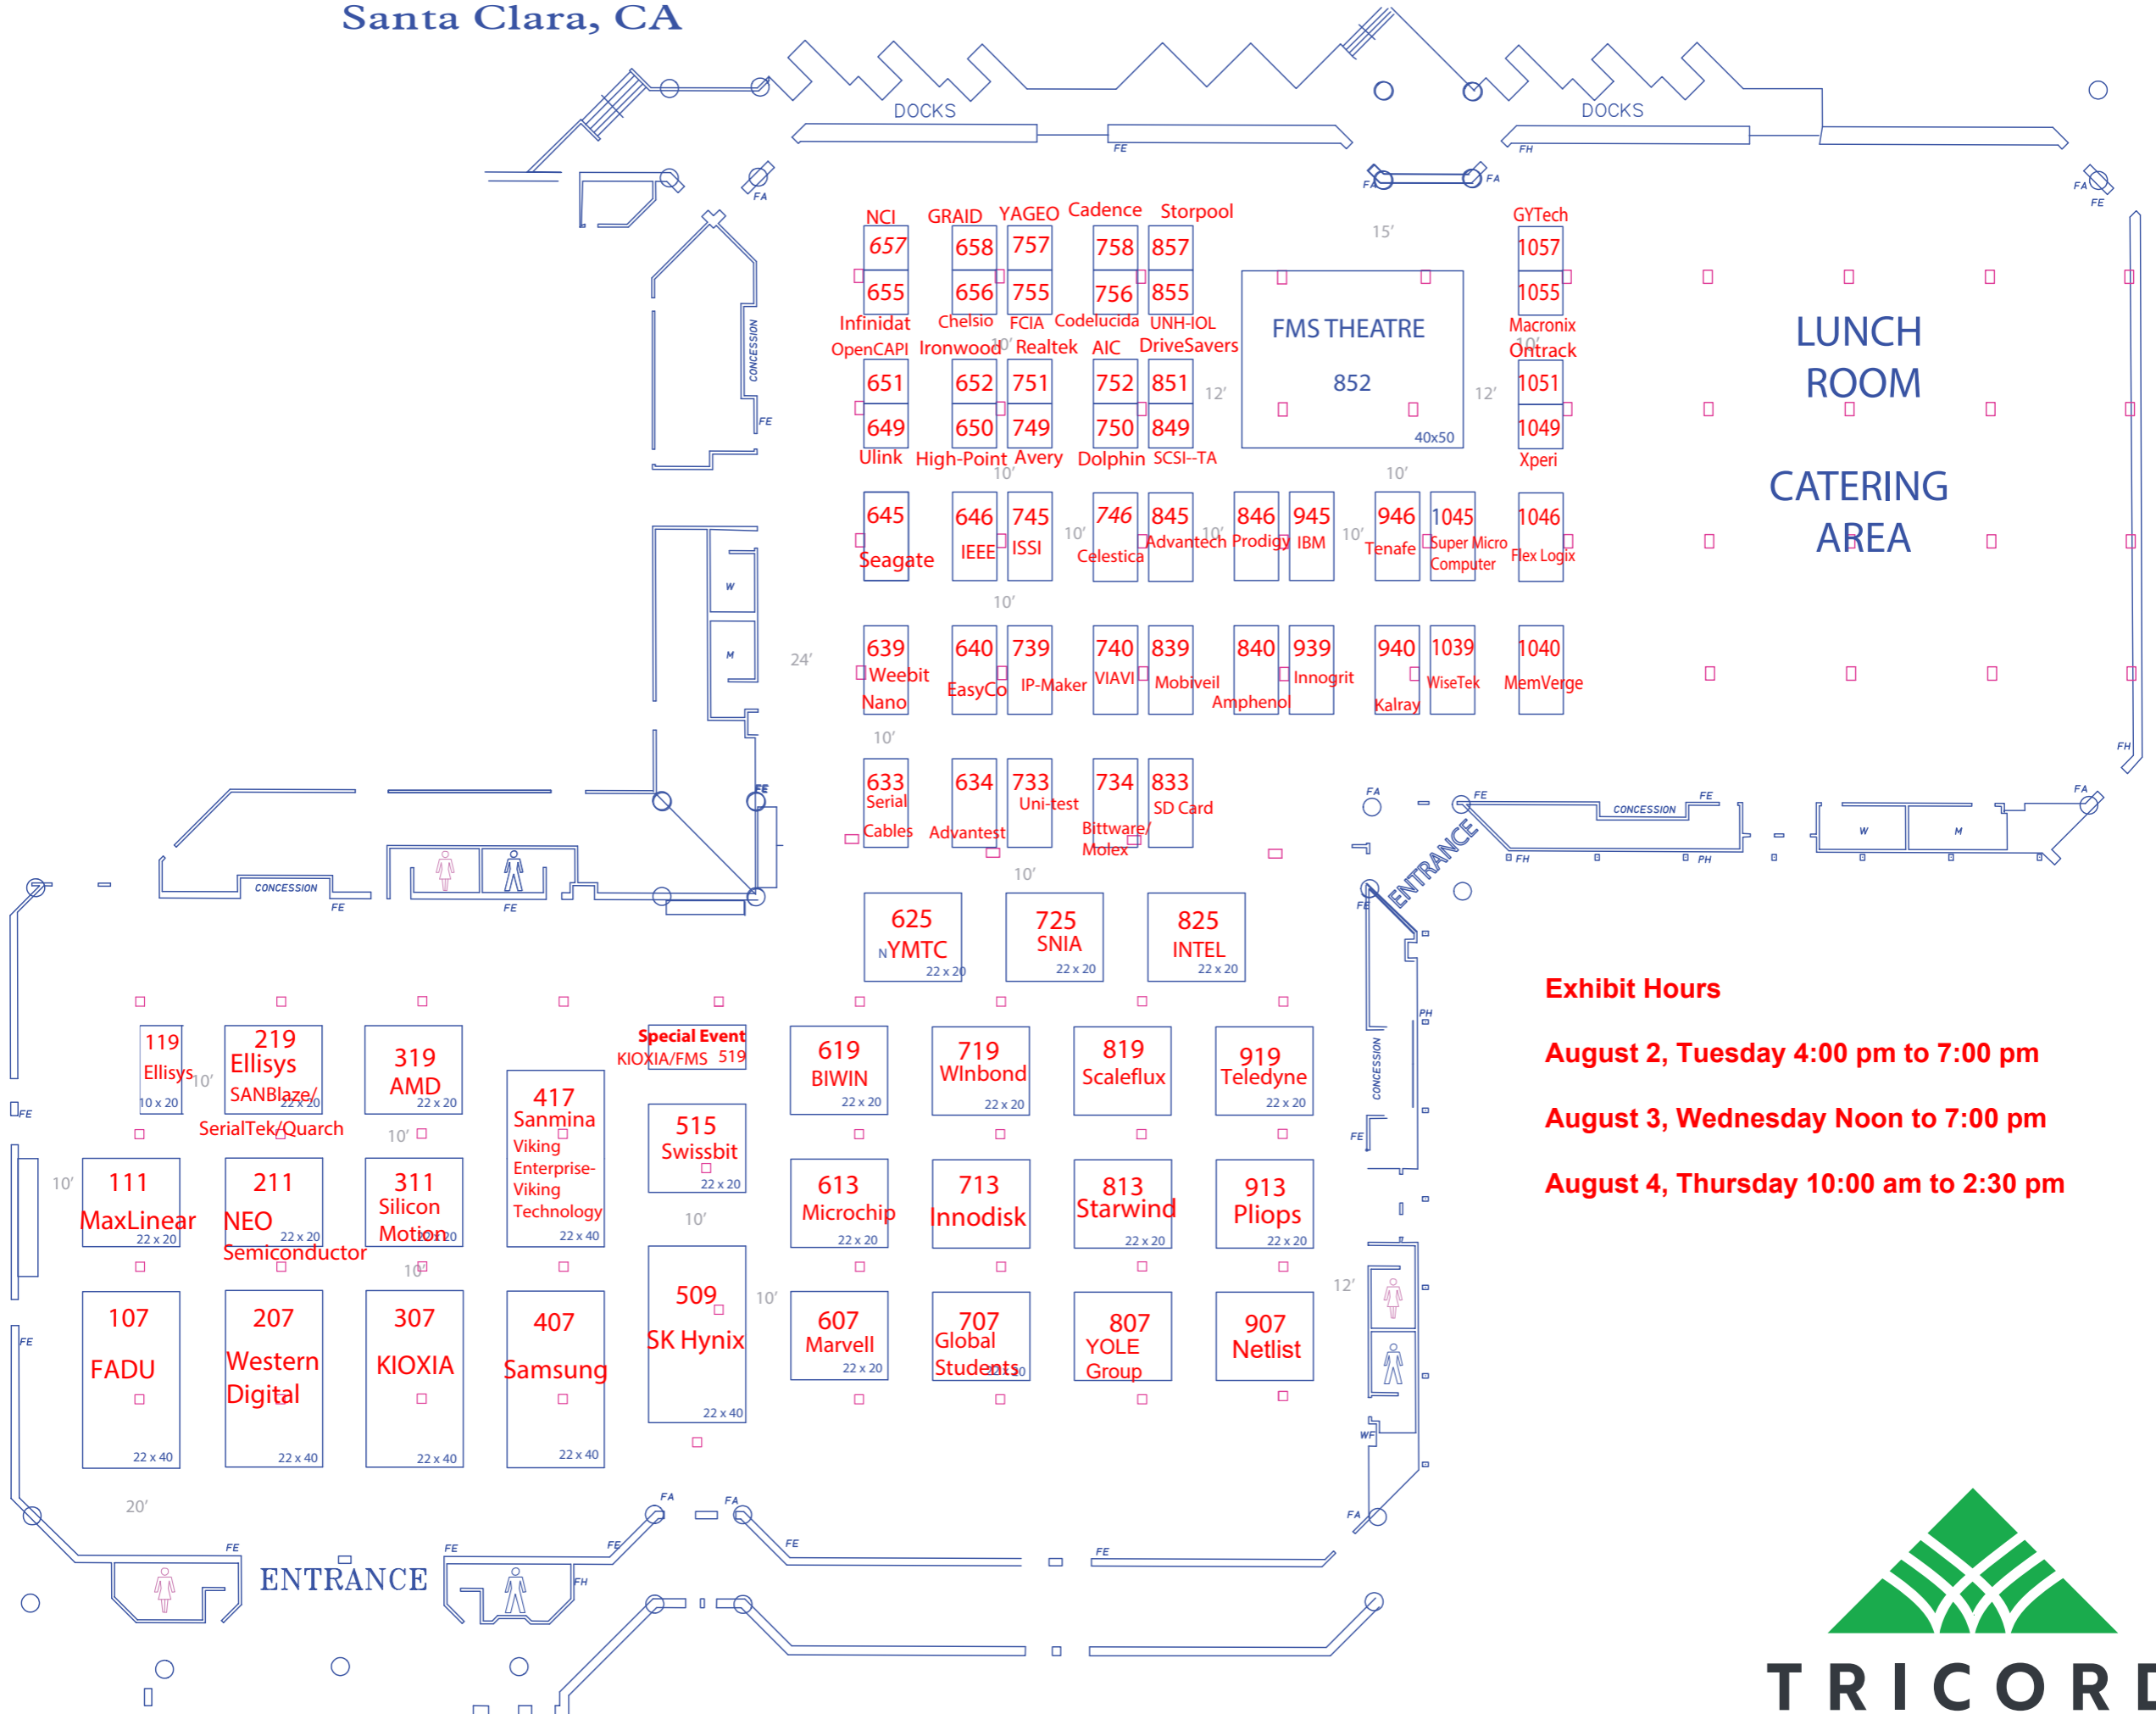

Flash Memory Summit 2022

Santa Clara Convention Center

Halls A-D

Santa Clara, CA

Exhibit Hours

August 2, Tuesday 4:00 pm to 7:00 pm

August 3, Wednesday Noon to 7:00 pm

August 4, Thursday 10:00 am to 2:30 pm

TRICORD

738 NEESON ROAD, MARINA, CA 93933