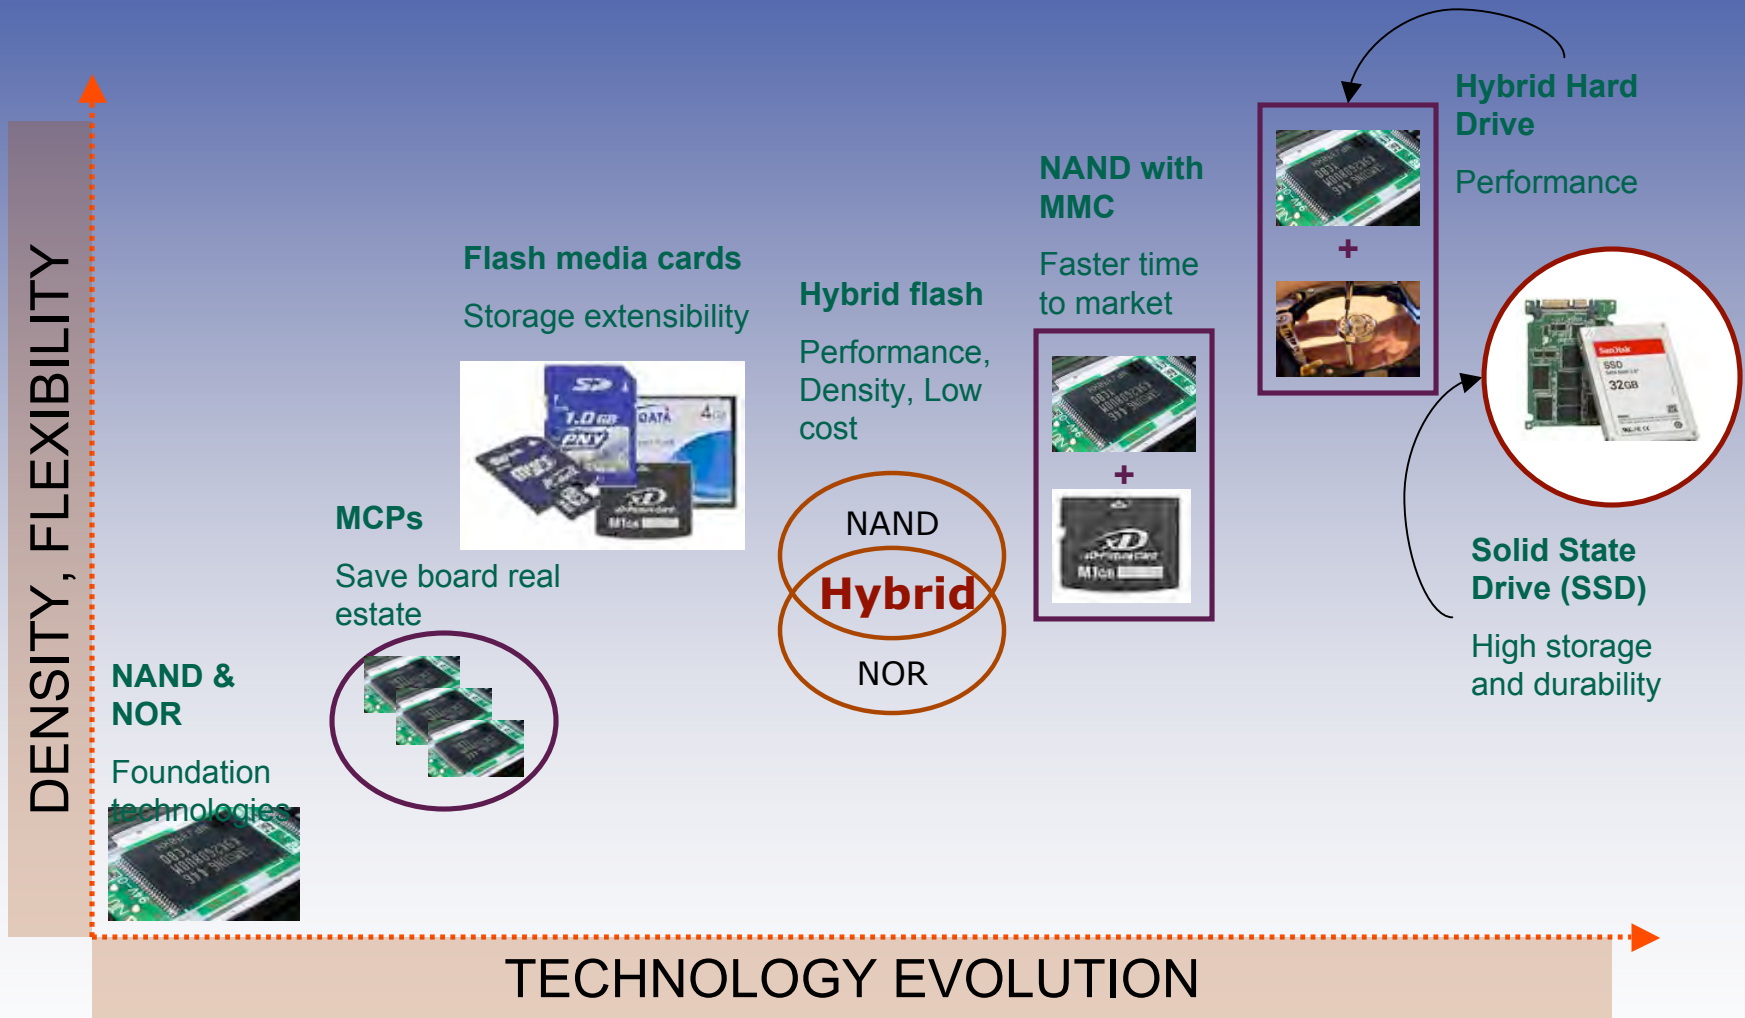

Not Your Father's Storage

E.O.F.?
End of FAT

Flash Storage Options

Drive Densities Increasing Page Sizes

Challenging Legacy Thinking

Legacy	Modern
Must sacrifice performance for reliability	We can produce a reliable file system with high performance
File system mount times increase with drive density	File systems must mount consistently regardless of disk density
Reliability is a function of hardware	File systems must be inherently reliable

Moving File Systems Forward

Vendor	Solution	Advantage
Datalight	Reliance	Reliability and performance
Microsoft	ExFAT	Exchangeable, large page support
Wind River	HRFS	Reliability for hard drives
Mentor Graphics	File 3.1	Exchangeable, VFS
Linux	EXT-3	Reliability, Security, & performance