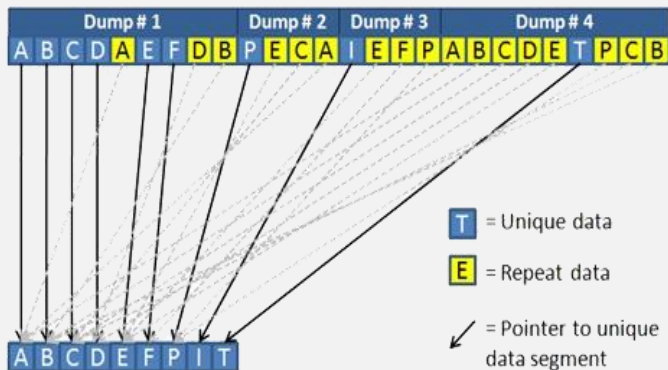

Solving the Endurance Challenge

De-duplication