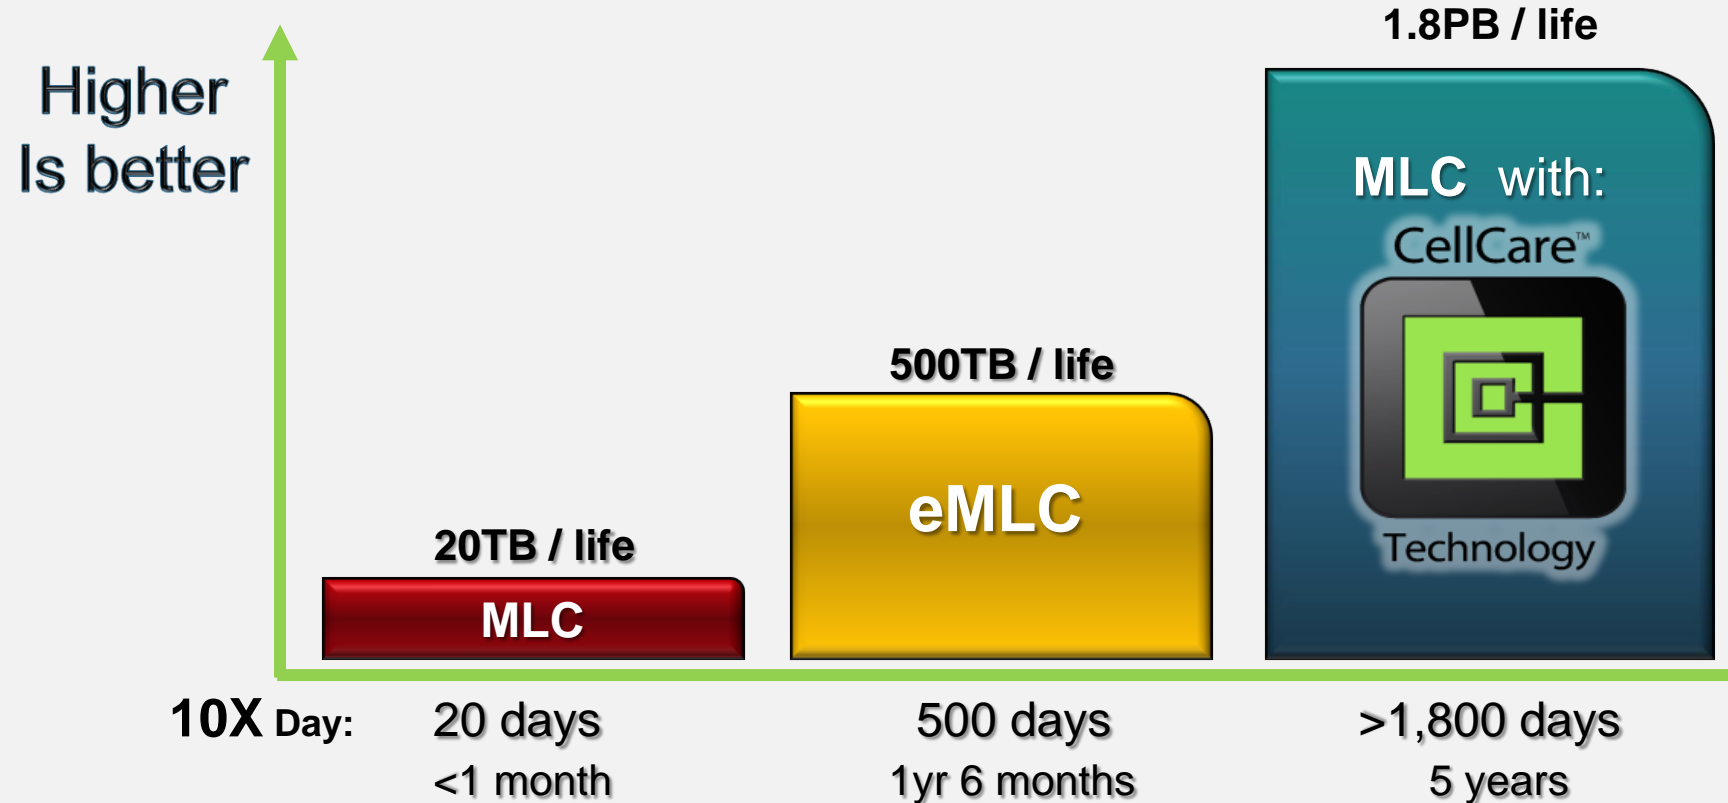

Understand SSD Endurance Value