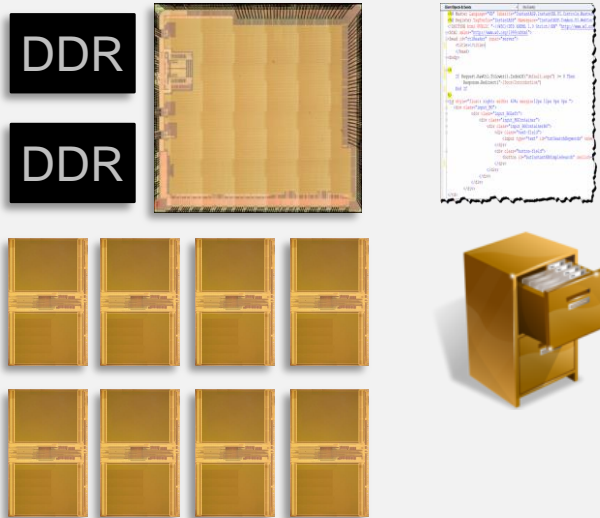

An SSD is not Flash alone

It's an intelligent system – using:

- Controller / CPU
- Memory
- Complex Software
- File Systems

Oh yeah... and Flash