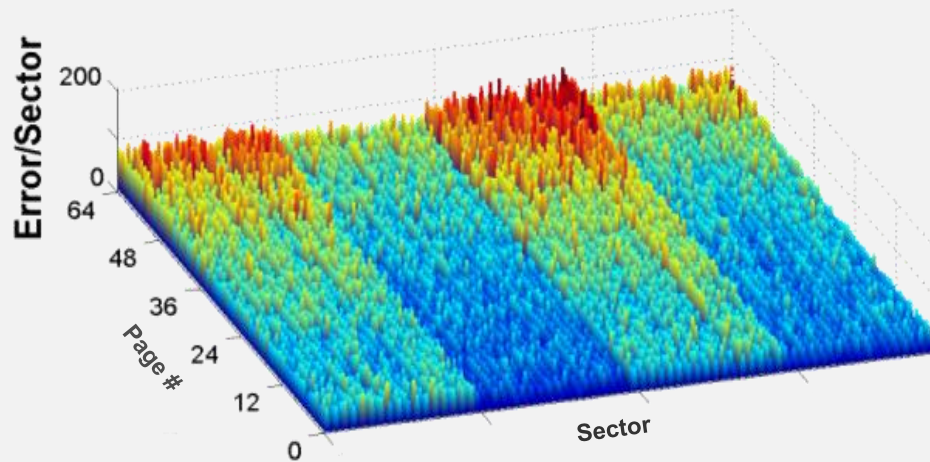

Measurable Results

Managed (CellCare) Flash

50k Cycles