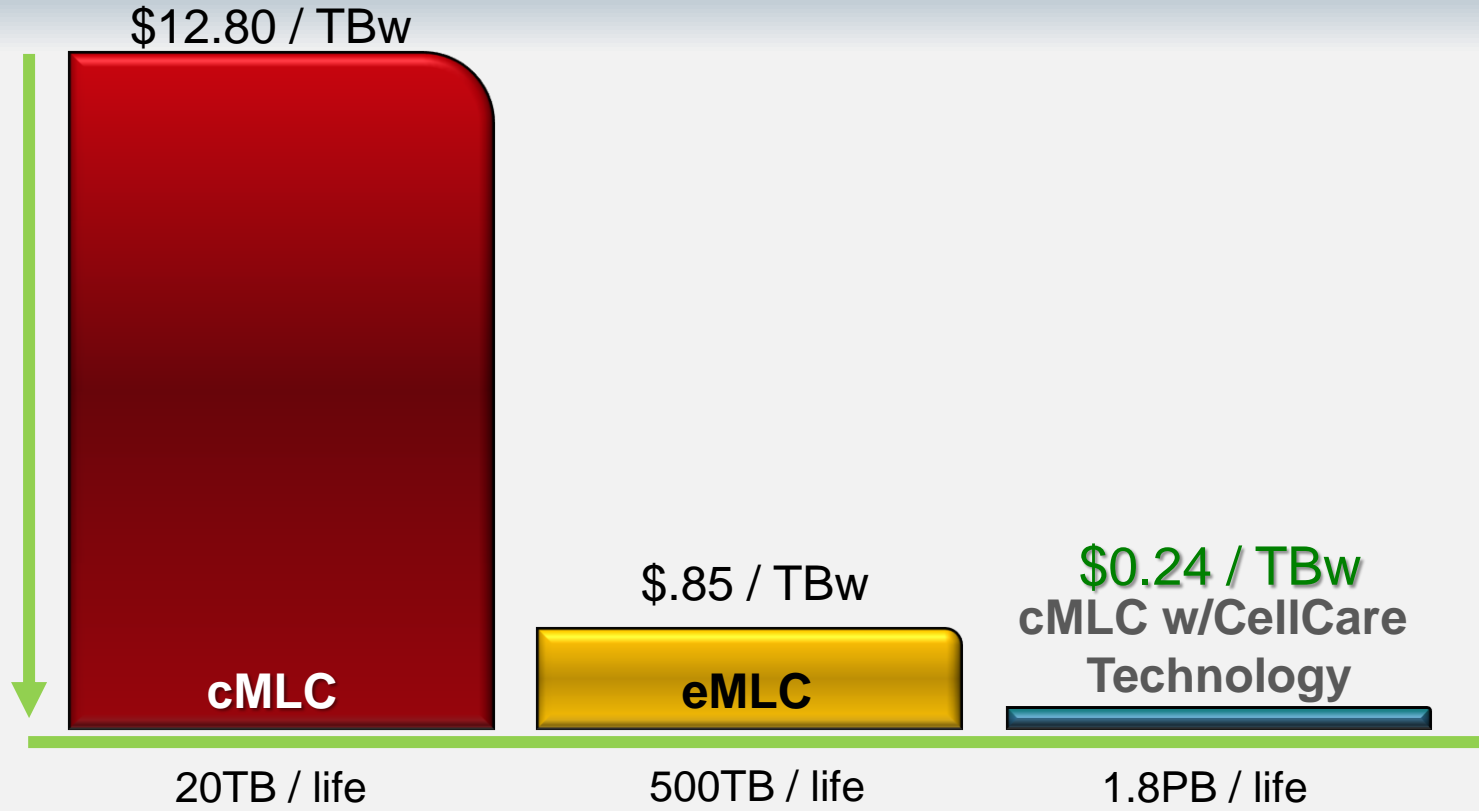

Cost for every Terabyte written...