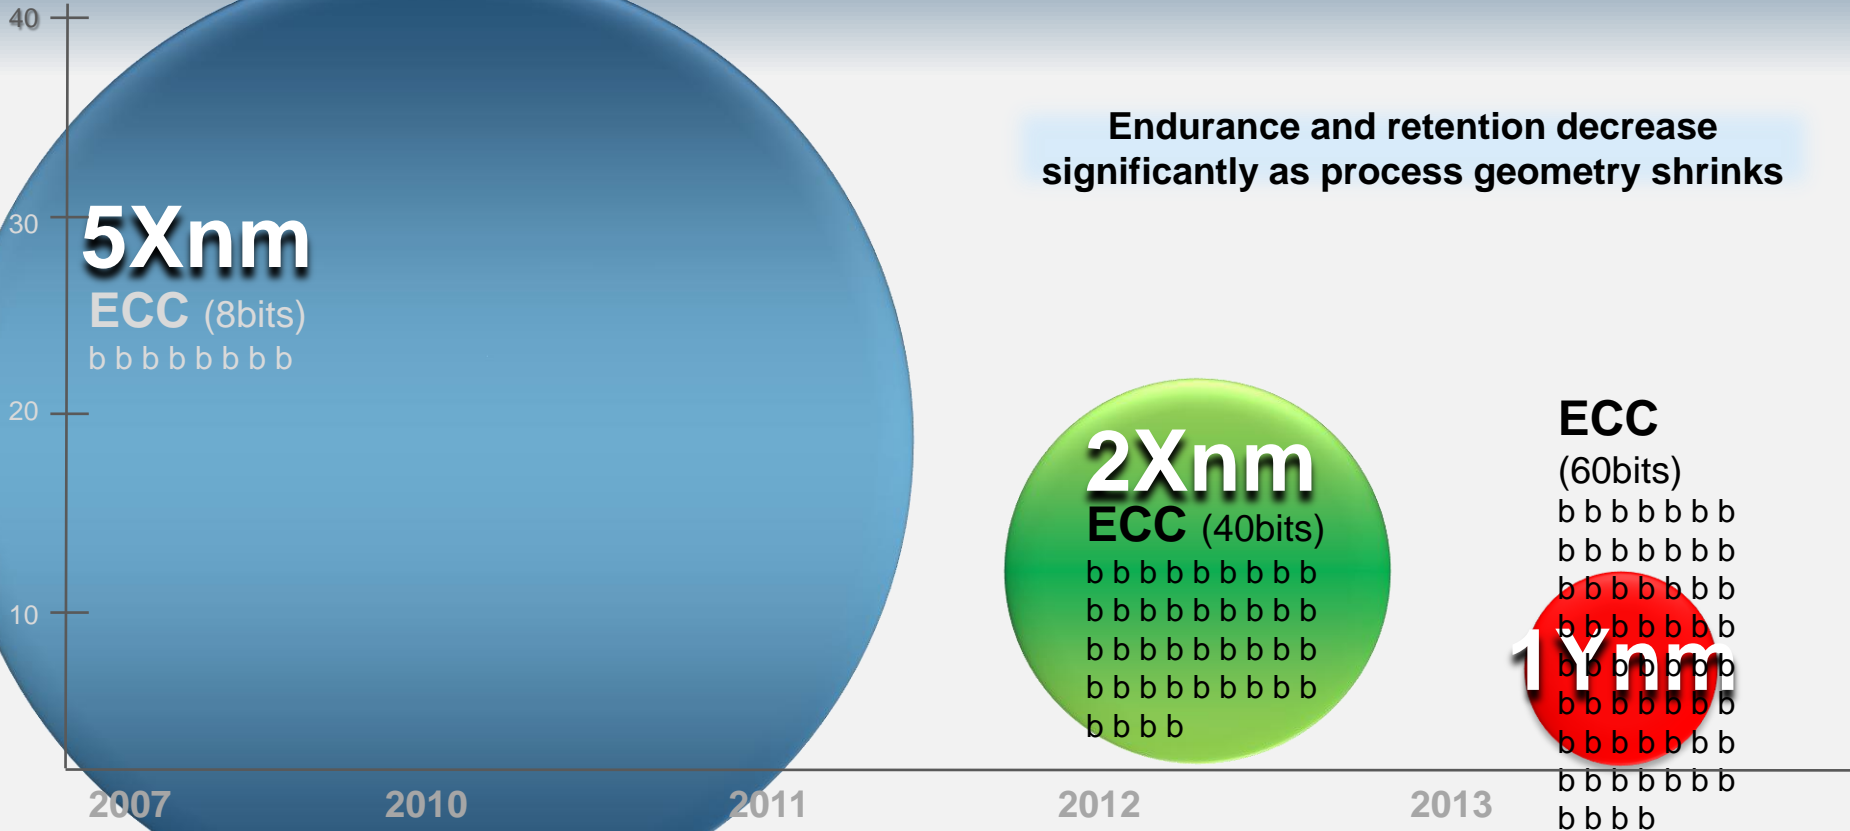

Scott Stetzer, VP, Technical Marketing

How long will my drive last?

Flash gets all the press...

How Flash Fails

Fresh

P/E Cycled

The Incredible Shrinking Cell

Endurance and retention decrease significantly as process geometry shrinks