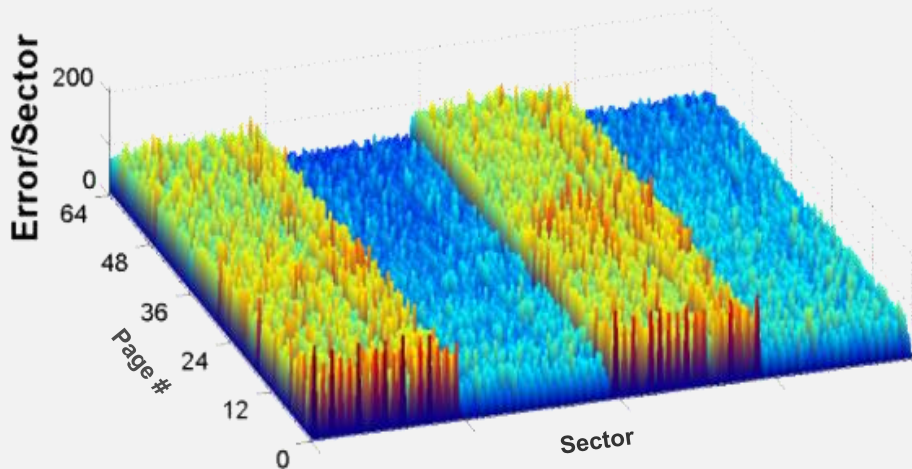

Measurable Results

Unmanaged Flash

50k Cycles