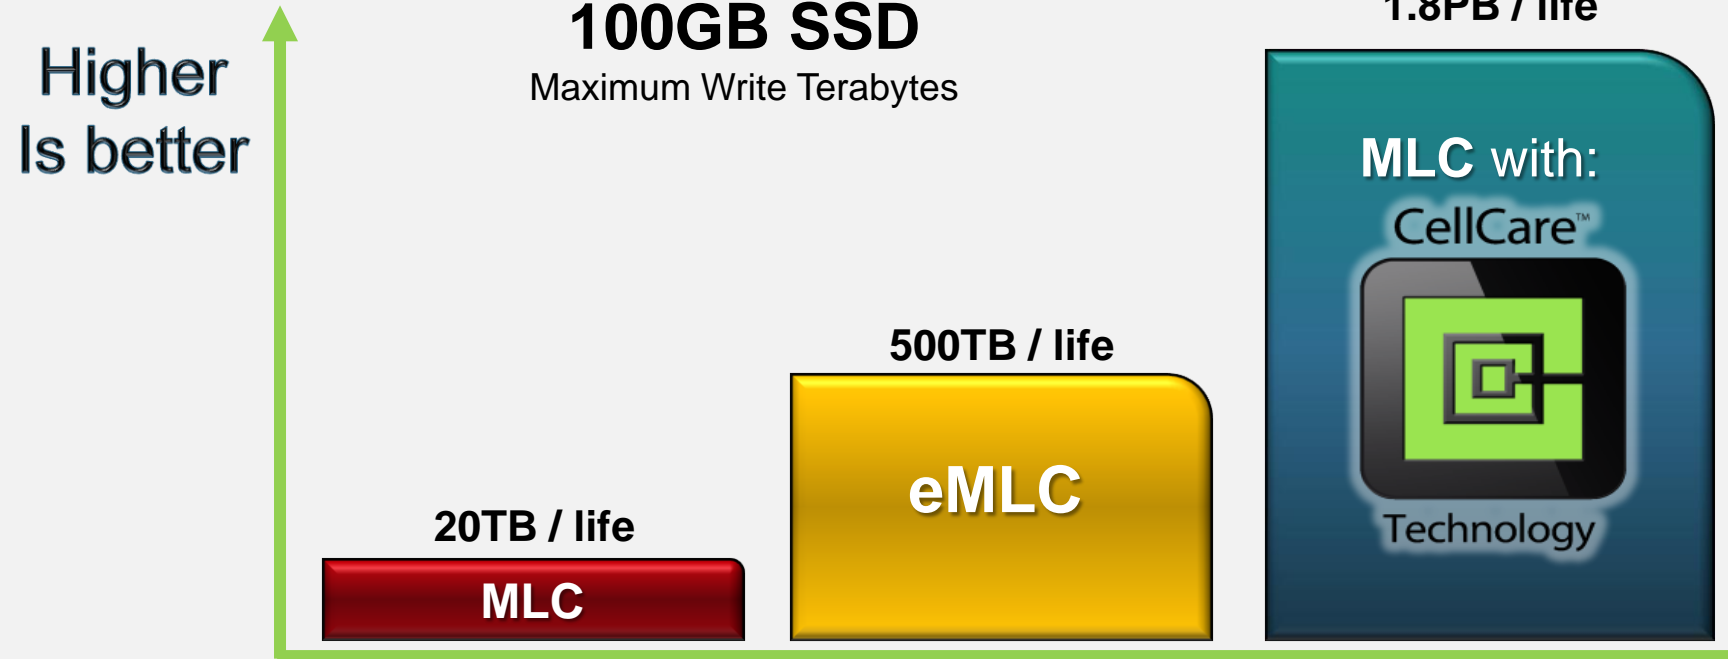

Unmanaged Flash

Managed (CellCare) Flash

50k Cycles

What does this mean to the SSD user?

Understand SSD Endurance Value

100GB SSD
Maximum Write Terabytes

1.8PB / life

20TB / life

MLC

500TB / life

eMLC

MLC with:
CellCare™

Technology

10x

Full Drive Writes per Day

100GB drive x10 = 1TB writing per day