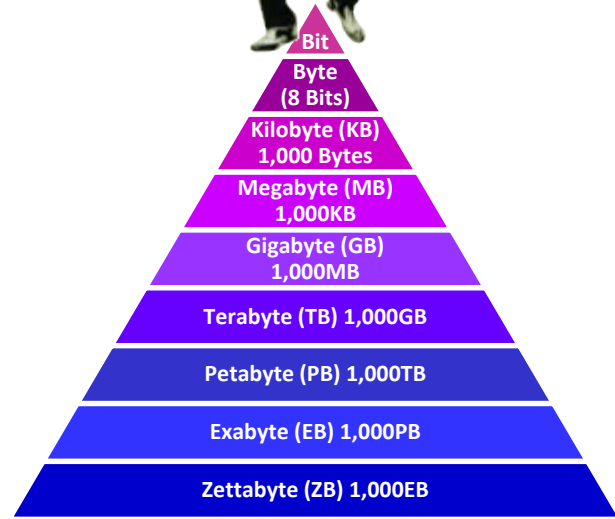

HDD & SSD

Living in Harmony

Don Jeanette

Toshiba America Electronic Components, Inc.

August 2013

Storage - Gangnam Style!

- 07/15/12 Gangnam Style a 4.13 minute video ≈ 52MB
 - Duplicate made by YouTube ≈ 52MB
 - EMBedded in Facebook ≈ 2MB?
 - 7/23/12 First parody video ≈ 52MB
 - Duplicate made by YouTube ≈ 52MB
 - 09/12/12 First Flashmob GS video ≈ 66MB
 - Duplicate made by YouTube ≈ 66MB
 - 7/15/13 – 3.9M G.S. videos on YouTube ≈ 262TB
 - YouTube makes a duplicate ≈ 66TB
- This is just one video....
Then..... it went to iTunes

CONSERVATIVE

Content Source and Storage

- Mobile devices have limited local storage, and rely on the Cloud to store content
- The Cloud does the heavy lifting for data storage
- The Cloud relies on HDDs to store the vast majority of this content
- SSDs complement HDDs with faster performance & supporting SLAs