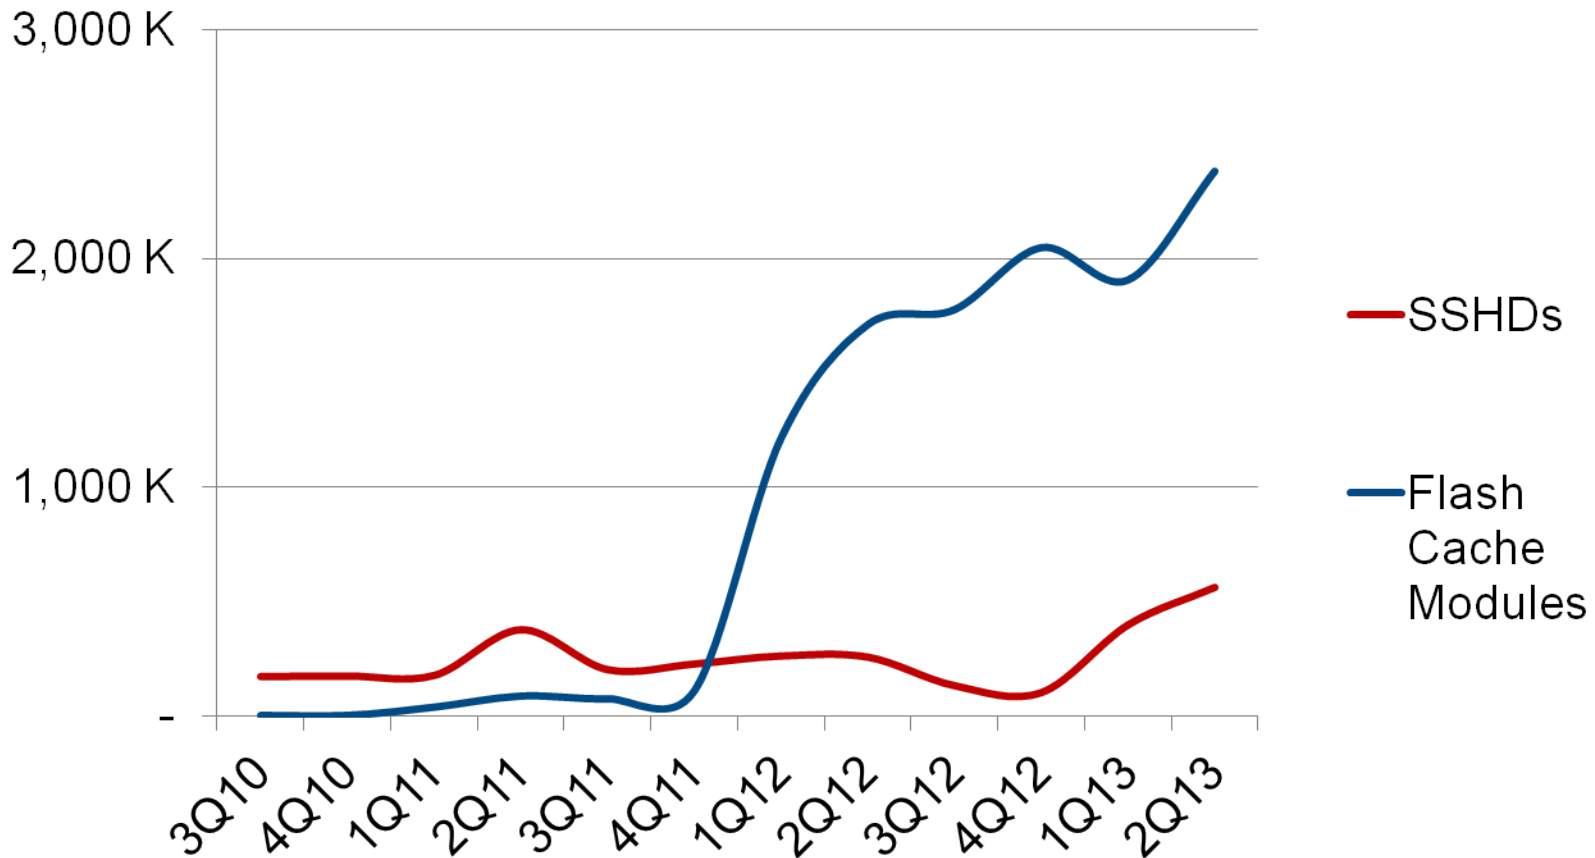

Solid State Hybrid Drives Help Meet Today's Storage Demands

Session 101-C, Flash Memory Summit, 2013

John Rydning
Research Vice President

State of the State: Storage Caching Adoption in PCs

Quarterly Shipments

SSHD Challenges: Short Term and Long Term

■ **Short-Term:**

- SSHD Form Factor
- Standardization
- Interchangeability

■ **Long-Term**

- Marketing
- Promotion
- SSDs (at “good enough” capacities)

SSHD Operating Modes