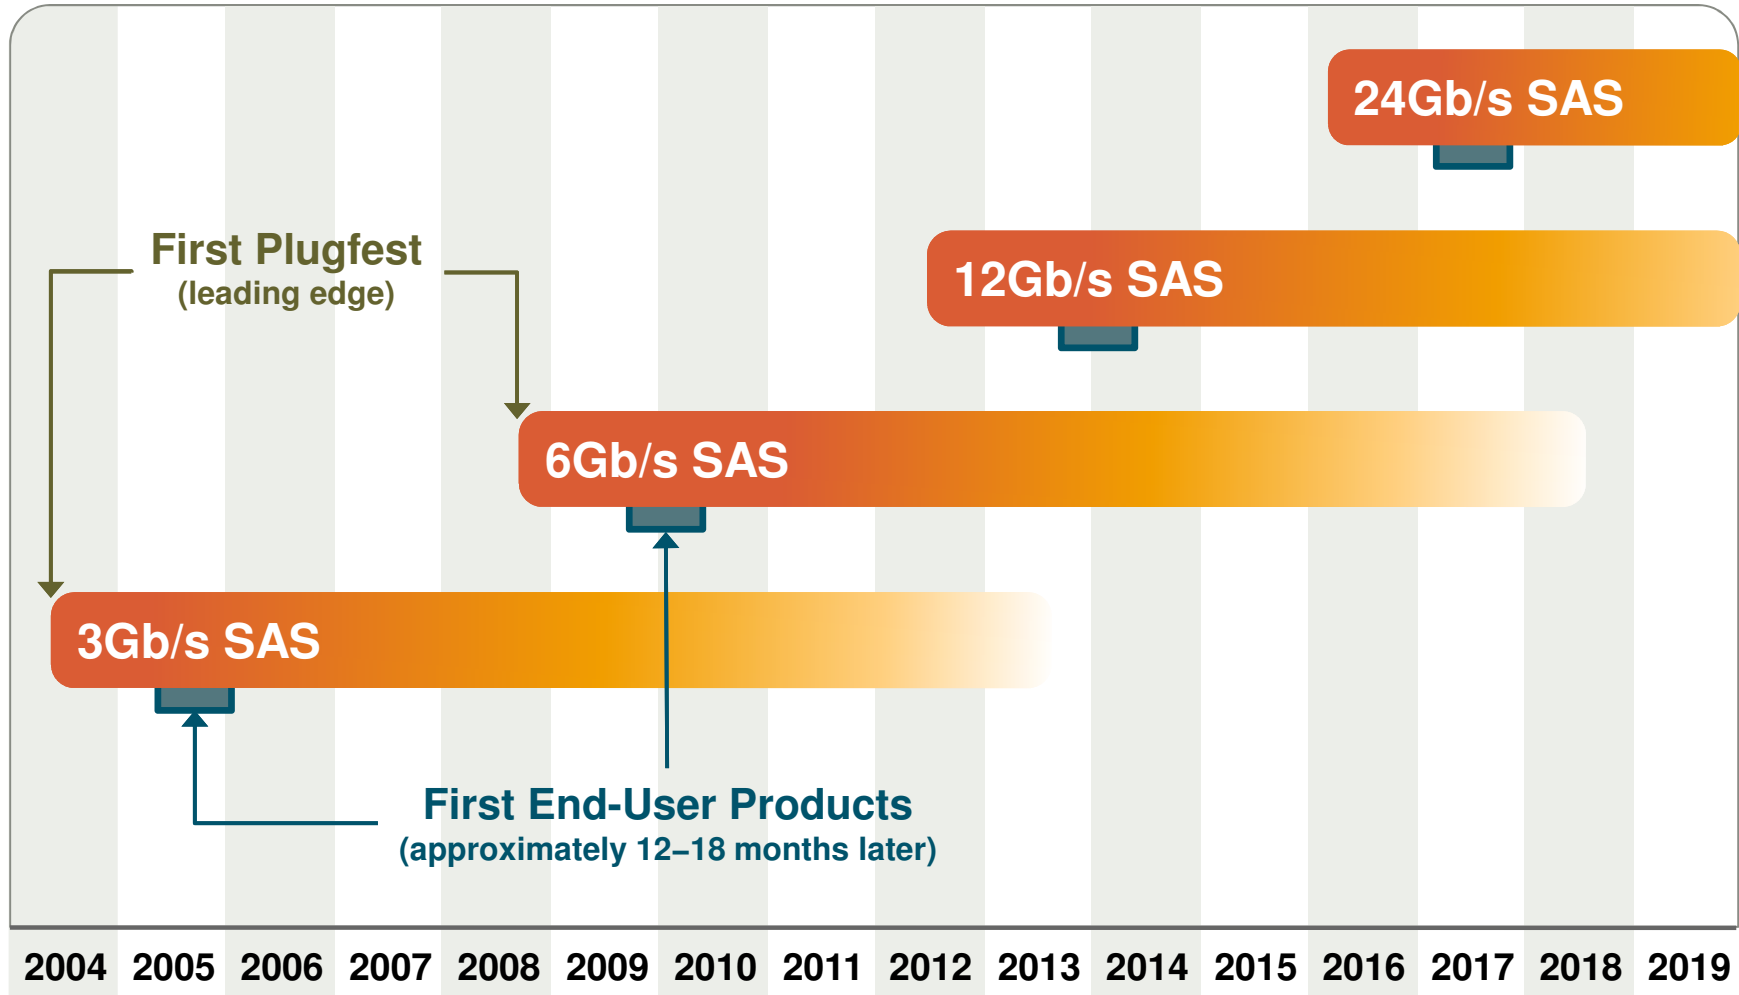

USB

Firewire

INFINIBAND™

Parallel
SCSI

Serial
Attached
SCSI

The Most Widely Implemented Logical Storage Protocol

SAS Continues to Evolve

- Performance Gains without Protocol Changes

SAS Roadmap

** SAS Roadmap updated Sept. 2010.*

SCSI Express

- Proven SCSI Protocol Combined with PCIe
 - Enterprise storage for PCIe based storage devices
 - Increased performance through lower latency
 - Coexistence with SAS via Express Bay and command set
 - Unified management and programming interface