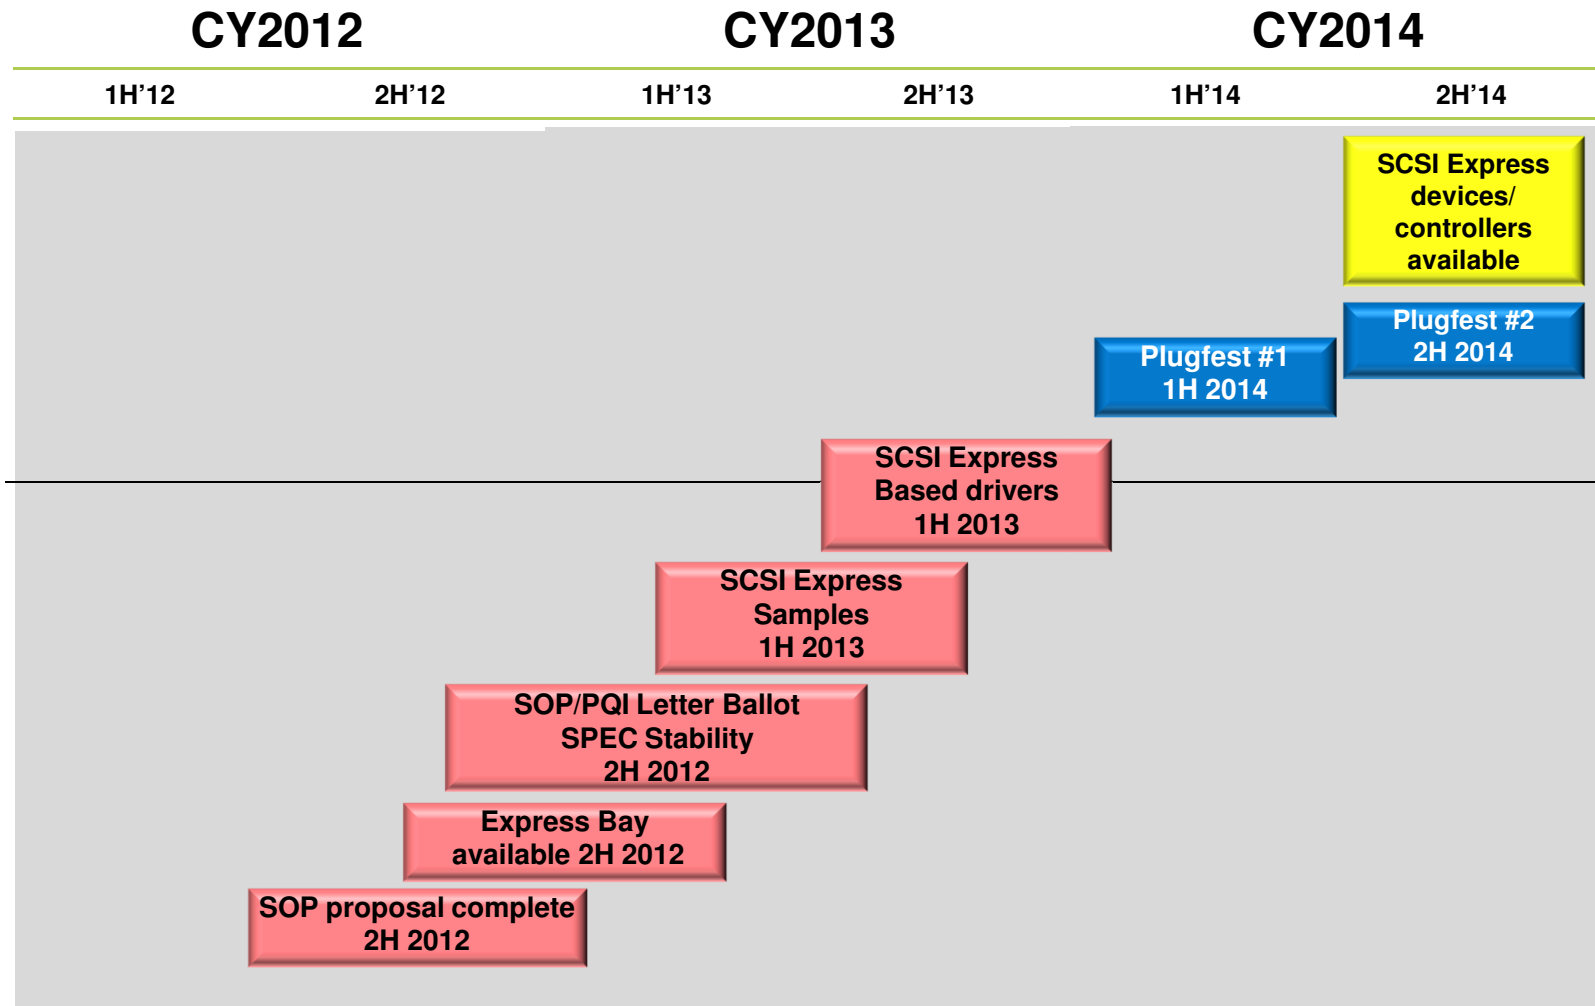

SAS Continues to Evolve

- SAS roadmap moving forward
 - 24 Gb/s SAS specification in development
 - Preserve 6Gb/s SAS, 12Gb/s SAS, and 6 Gb/s SATA usage models and compatibility
 - 12Gb/sec SAS controllers now shipping at >1 million IOPs
- Proven Reliability, High Availability, and Serviceability
- SAS Ecosystem in Place
 - Test & measurement equipment
 - Internal & external connectors and cabling
 - HDDs and SSDs shipping today

SAS Roadmap

** SAS Roadmap updated Sept. 2010.*

SCSI Express

- Proven SCSI Protocol Combined with PCIe
 - Enterprise storage for PCIe based storage devices
 - Increased performance through lower latency
 - Coexistence with SAS via Express Bay and command set
 - Unified management and programming interface

SCSI 
EXPRESS

SCSI Express Roadmap

SCSI – Looking to the Future

- SCSI Express
 - 12Gb/s SAS & 24Gb/s SAS
 - Performance and Investment Protection
- Leverage Express Bay
 - Up to 25W Devices
 - SAS and SCSI Express
- New Features
 - Extended Copy Feature
 - Atomic Writes
 - Hinting & other NVM Features