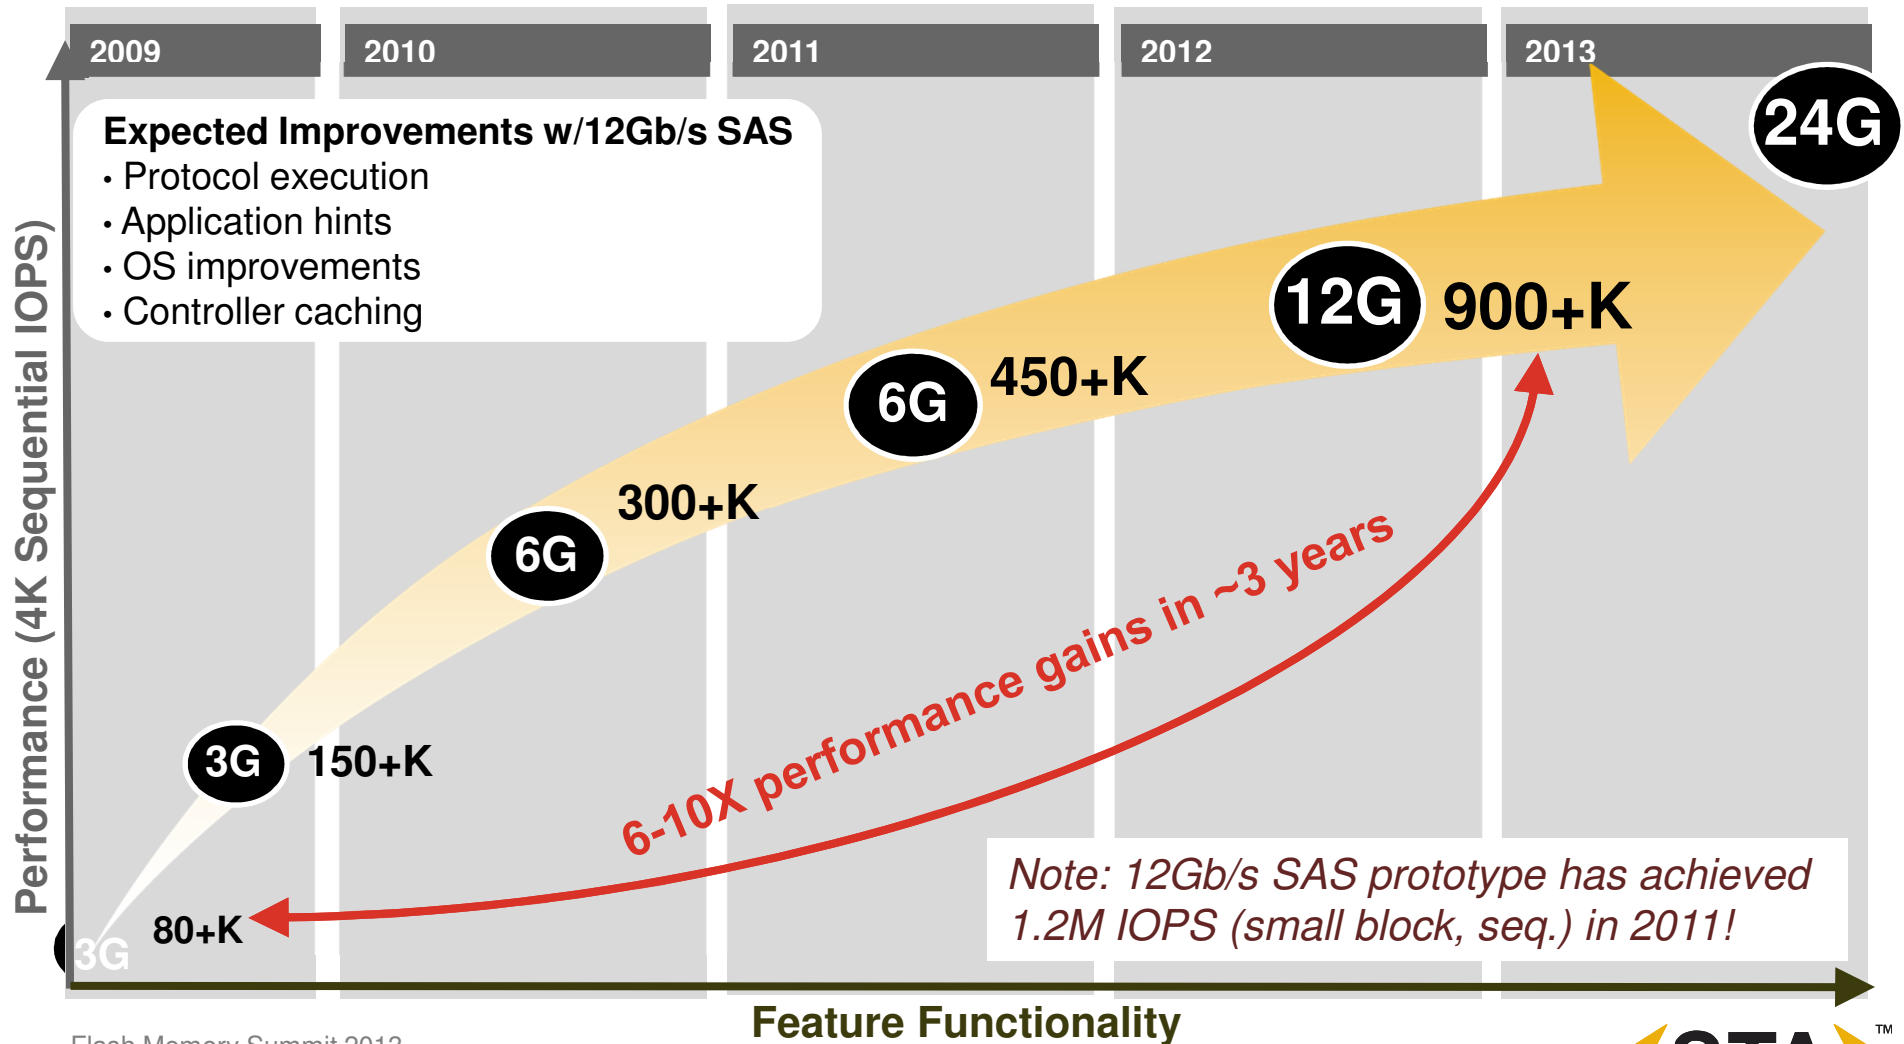

The SCSI Franchise Adapts for Solid State Storage

David Allen

Board Member, SCSI Trade Association

Director, Business Dev. Storage PMC

SCSI Adapts for Solid State Storage

- Optimized Solid State SCSI Initiative
- Advances in SCSI for FLASH
- Express Bay
- Beyond 12Gb/s SAS
- SCSI Futures

USB

Firewire

INFINIBAND™

Parallel
SCSI

Serial
Attached
SCSI

The Most Widely Implemented Logical Storage Protocol

SAS Continues to Evolve

- Performance Gains without Protocol Changes

SAS Continues to Evolve

- SAS roadmap moving forward
 - 24 Gb/s SAS specification in development
 - Preserve 6Gb/s SAS, 12Gb/s SAS, and 6 Gb/s SATA usage models and compatibility
 - 12Gb/sec SAS controllers now shipping at >1 million IOPs
- Proven Reliability, High Availability, and Serviceability
- SAS Ecosystem in Place
 - Test & measurement equipment
 - Internal & external connectors and cabling
 - HDDs and SSDs shipping today

SAS Roadmap

** SAS Roadmap updated Sept. 2010.*

SCSI Express

- Proven SCSI Protocol Combined with PCIe
 - Enterprise storage for PCIe based storage devices
 - Increased performance through lower latency
 - Coexistence with SAS via Express Bay and command set
 - Unified management and programming interface