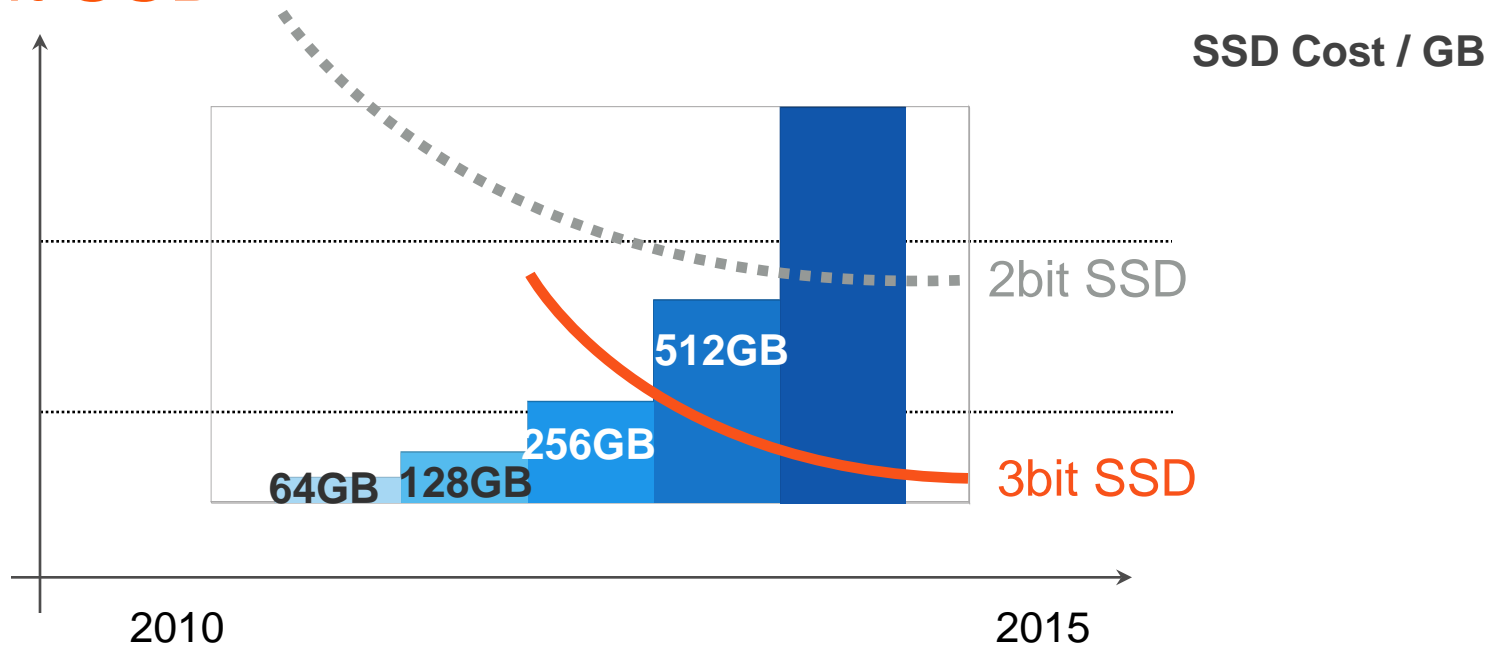

Cost-Effective

3bit SSD

Perfect for Higher Capacity