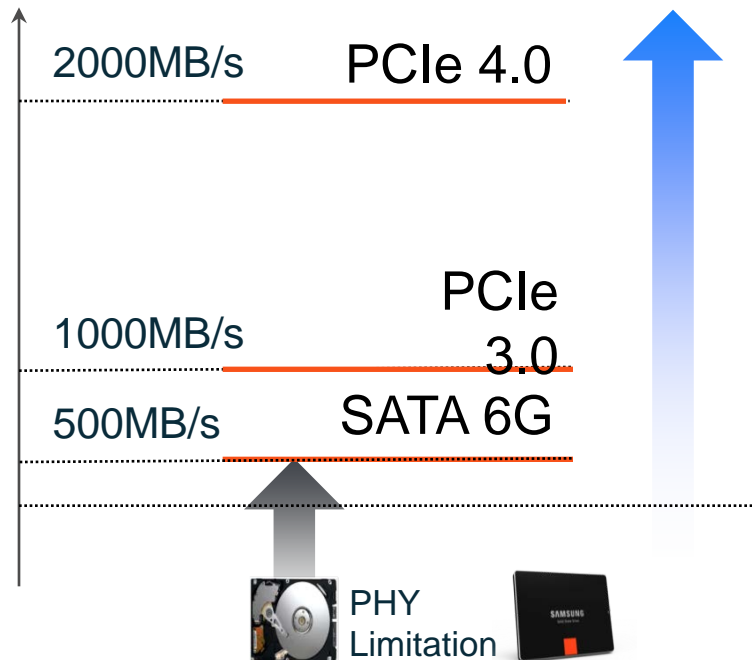

Average SSD Capacity

Flexible & Efficient

Small Form Factor

3.5" > M.2 F/F

Low Power

Perfect for Portability

Built for Speed

I/F Breakthrough

Mixed Pattern Performance

Perfect for High Performance

Cost-Effective

3bit SSD

Perfect for Higher Capacity

3D V-NAND

What does 3D V-NAND mean for the future of technology?

Higher Capacity