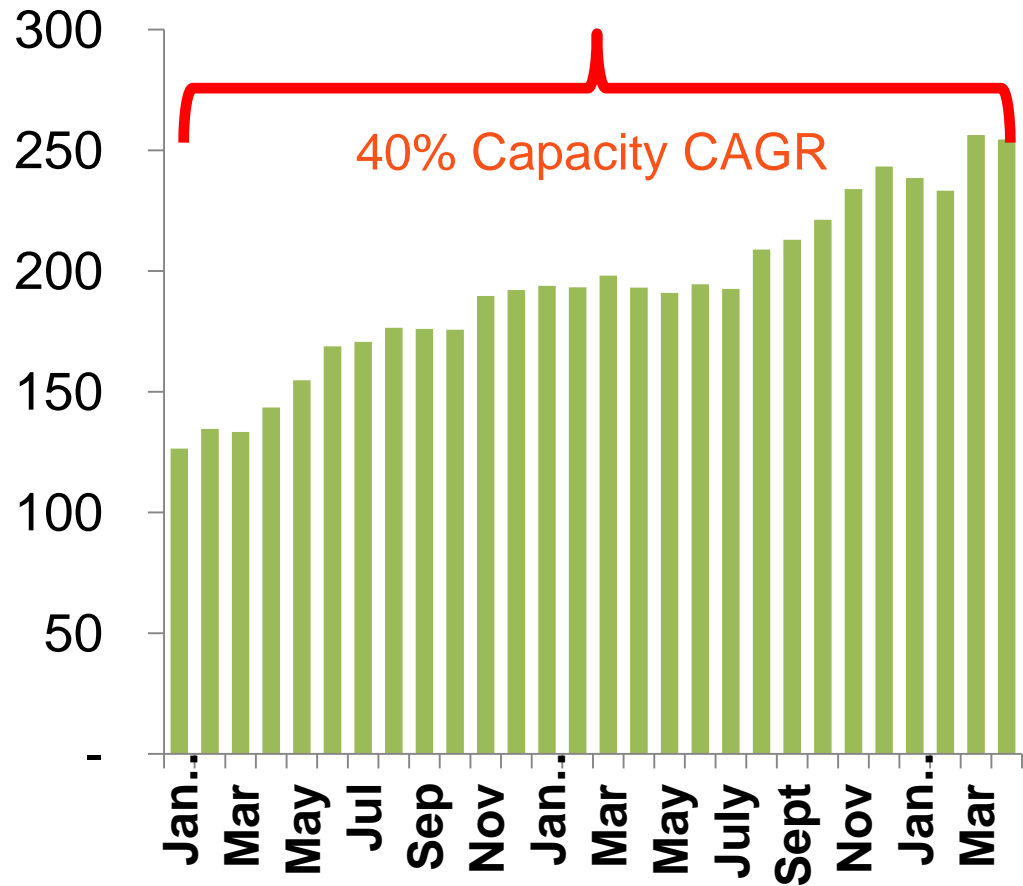

Average SSD Capacity

Flexible & Efficient

Small Form Factor

3.5" > M.2 F/F

Low Power

Perfect for Portability

Built for Speed

I/F Breakthrough