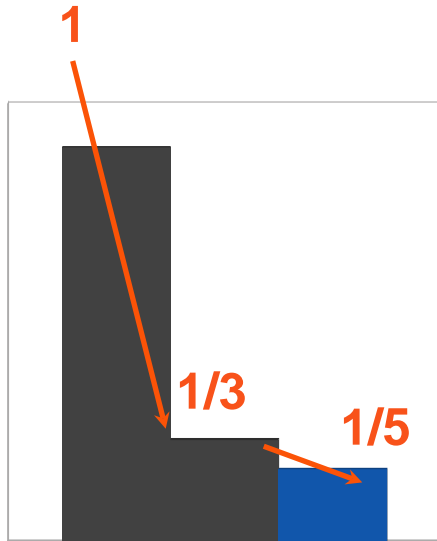

40GB/day

150TBW

The Industry
Leading Warranty

WARRANTY

Ultra Low Power

Power Decreasing

SSD Power
8 hours active and
16 hours idle

Target
Applications