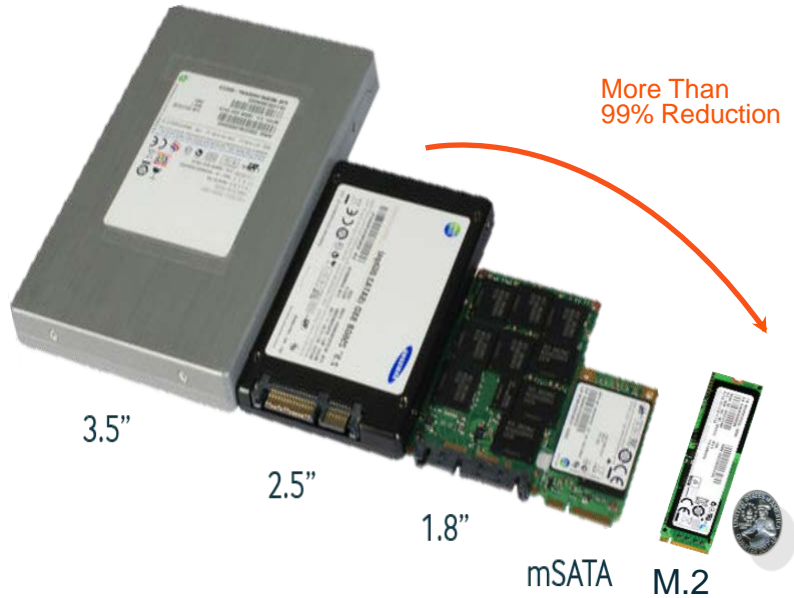

Average SSD Capacity

Flexible & Efficient

Small Form Factor

3.5" > M.2 F/F

Low Power

Perfect for Portability

Built for Speed

I/F Breakthrough