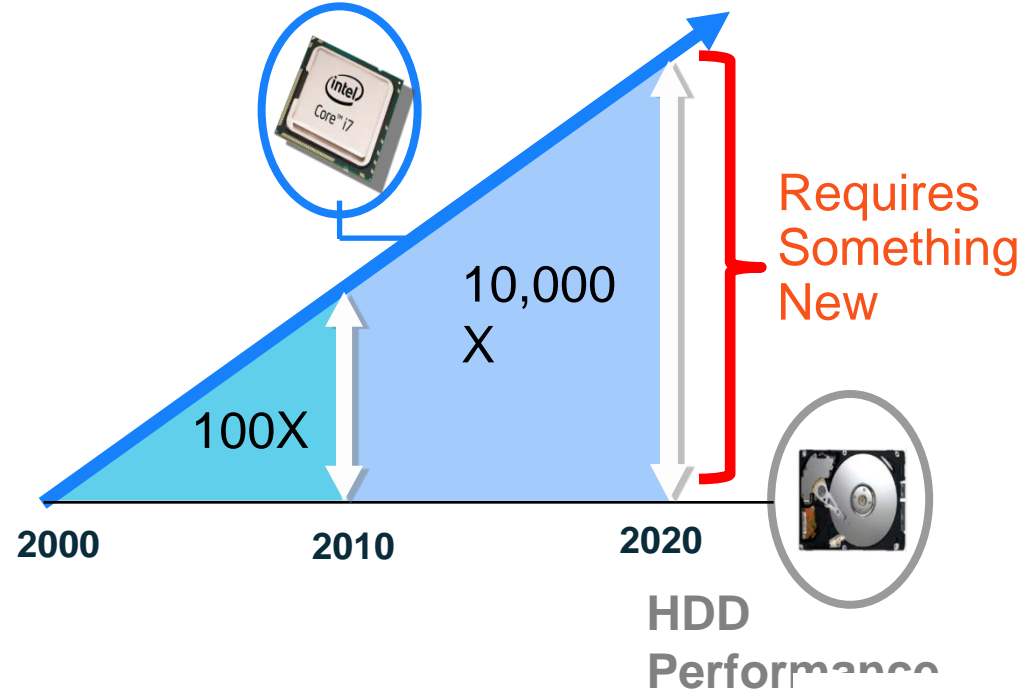

Convertible /
Detachable
(2014 ~)

Longer Battery Life

High Performance

Multi-Tasking

Faster Storage

CPU/GPU and Memory Performance

Higher Capacity

Richer Content

Average SSD Capacity

Flexible & Efficient

Small Form Factor

3.5" > M.2 F/F

Low Power

Perfect for Portability

Built for Speed

I/F Breakthrough

Mixed Pattern Performance

Perfect for High Performance

Cost-Effective

3bit SSD

Perfect for Higher Capacity

3D V-NAND

What does 3D V-NAND mean for the future of technology?

Higher Capacity