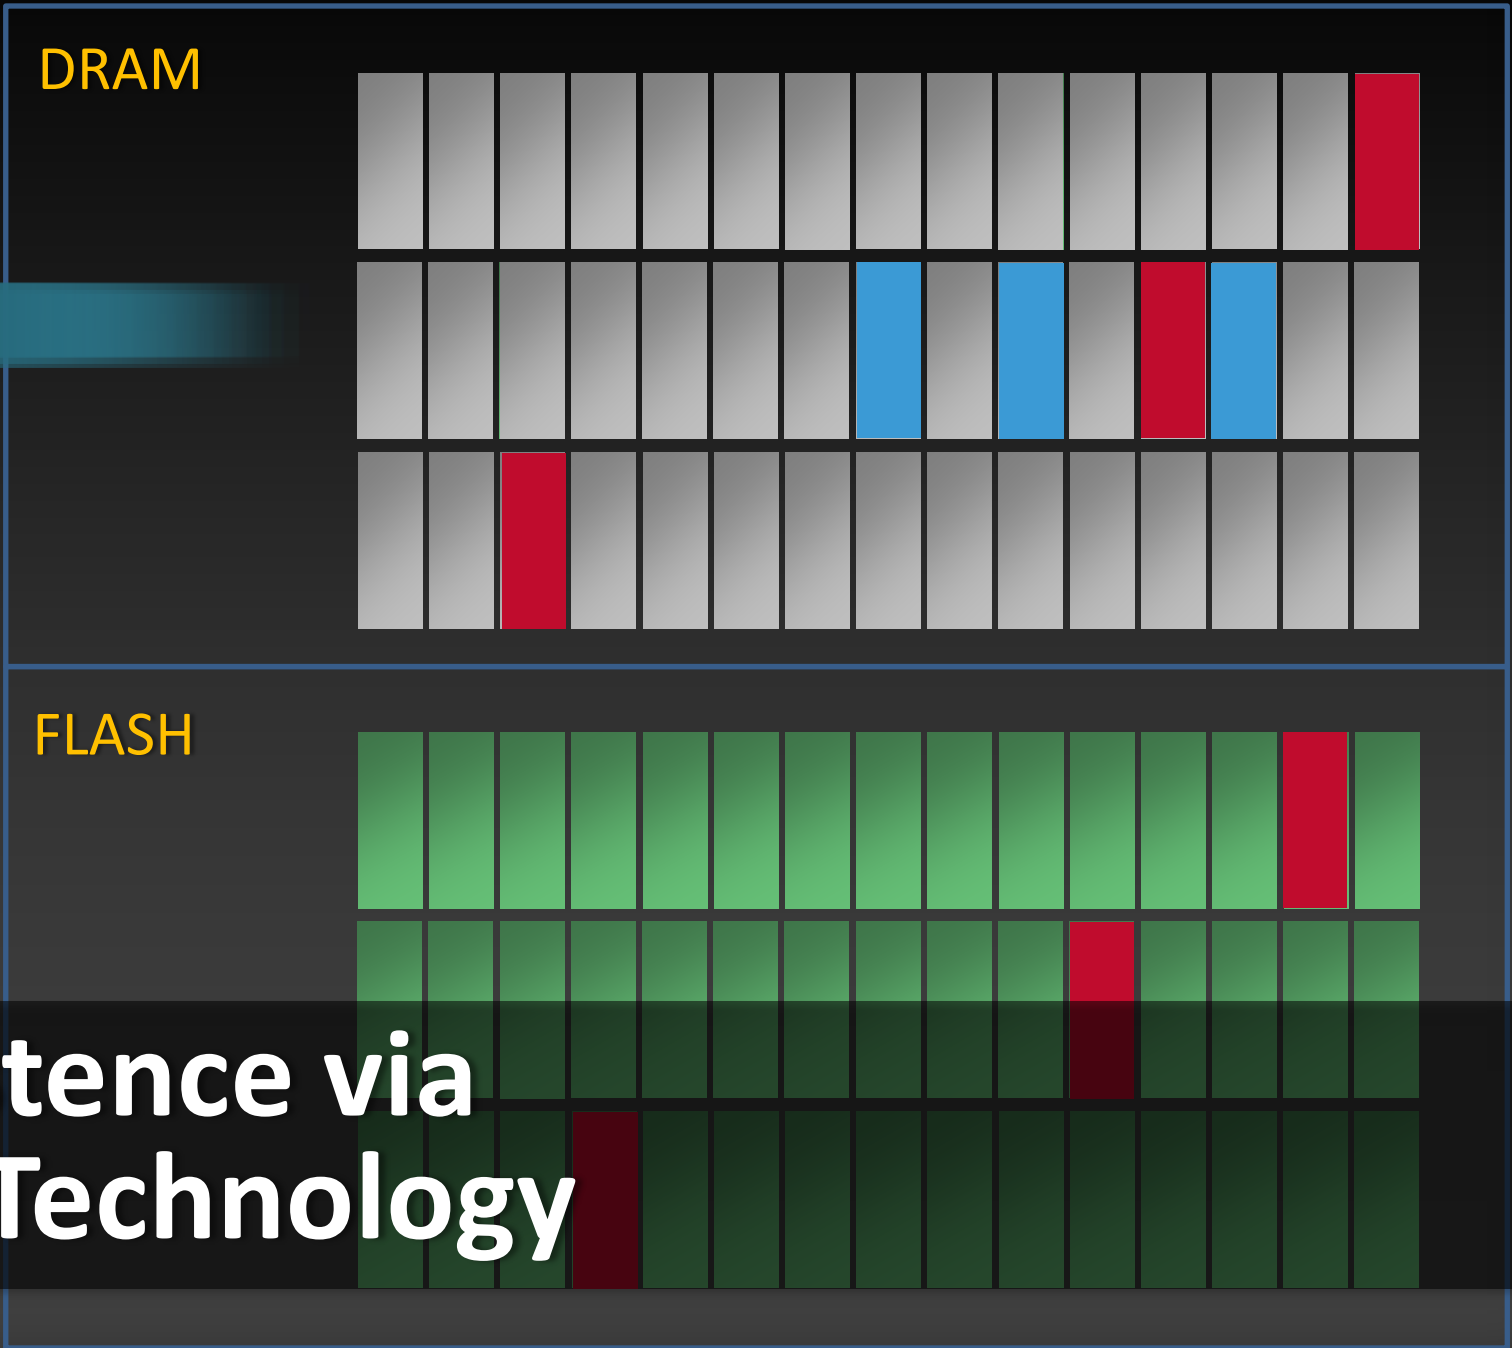

Memory Channel Storage™

Memory Expansion

Cacheline Persistence  
(with NanoCommit™)

Key Ingredients Of  
**Converged Memory**

DRAM

FLASH

Memory Expansion

700M Random Cachelines/Sec