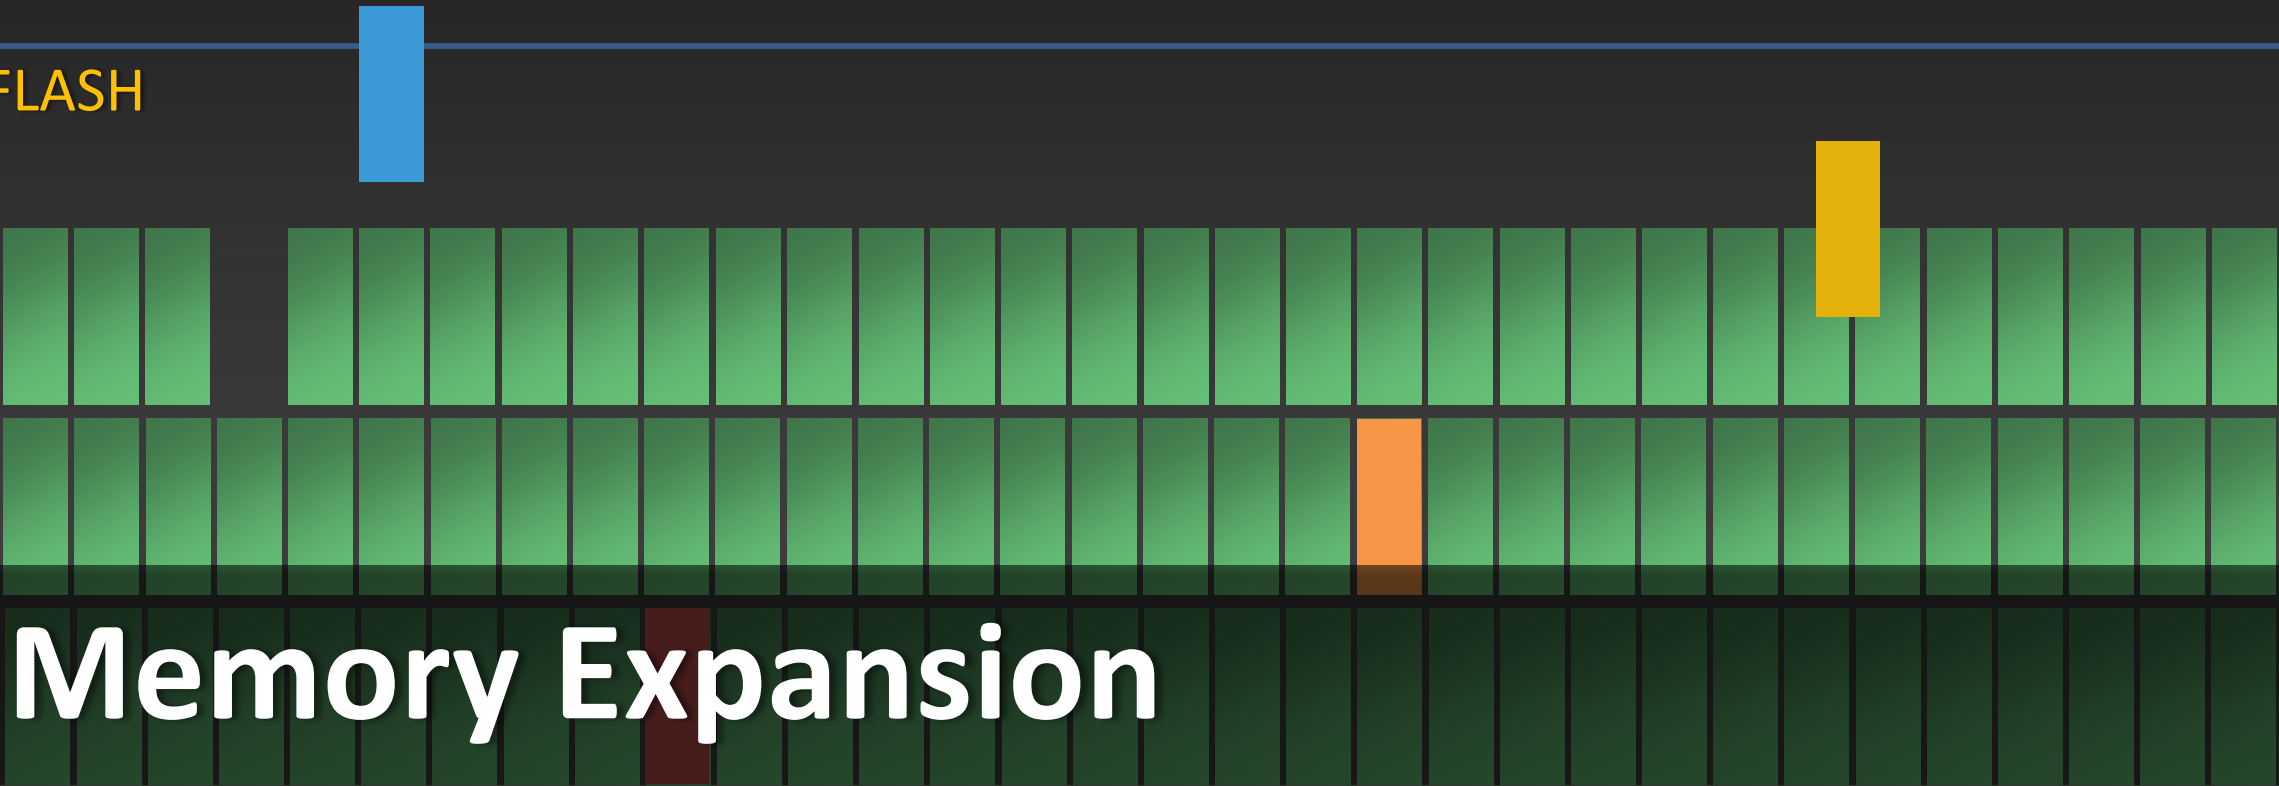

Memory Channel Storage™

Memory Expansion

Cacheline Persistence  
(with NanoCommit™)

Key Ingredients Of  
**Converged Memory**

DRAM

FLASH

Memory Expansion

700M Random Cachelines/Sec