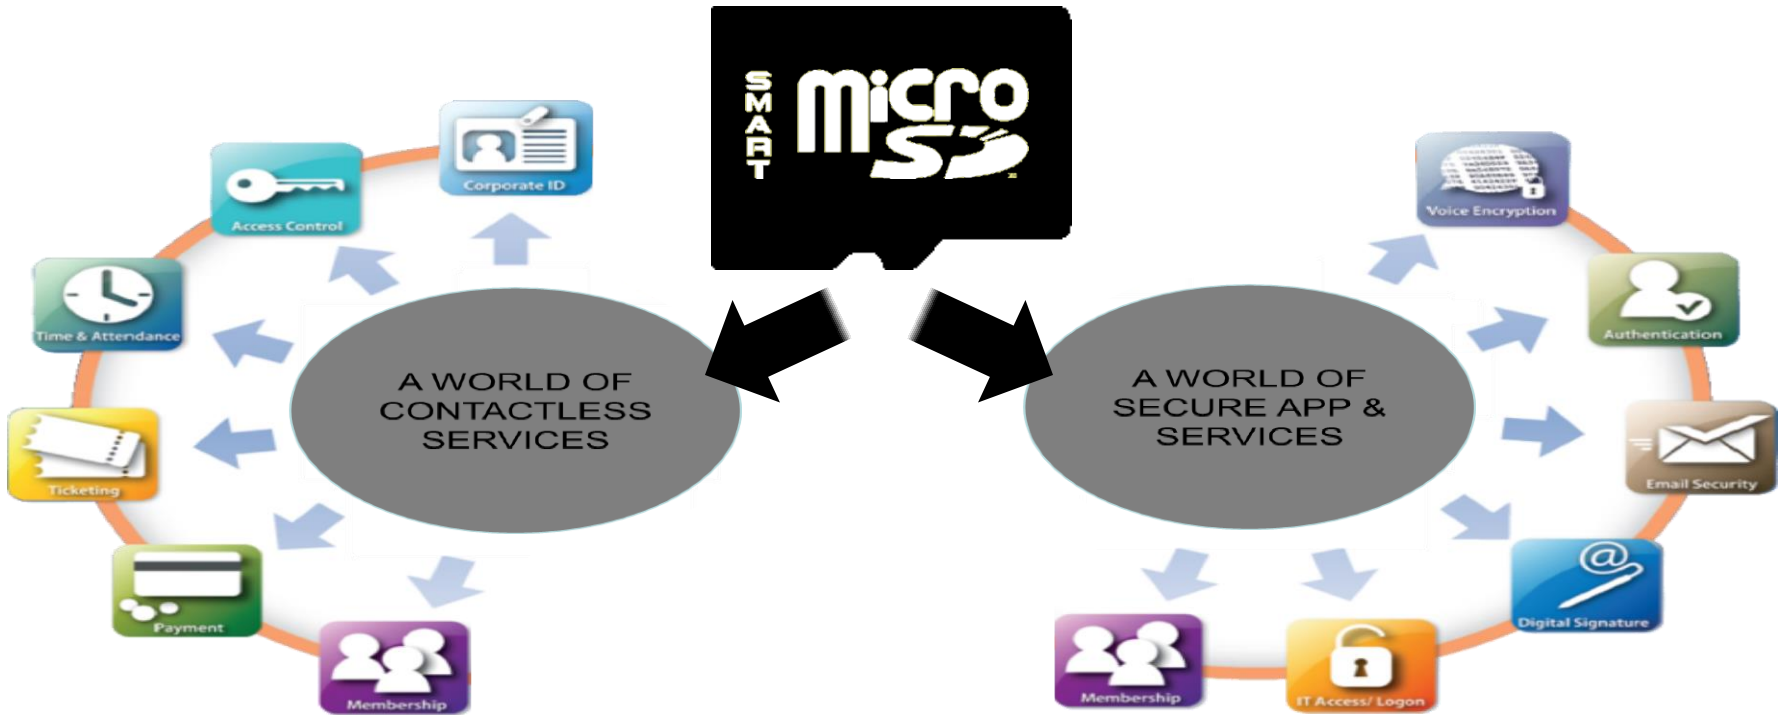

SmartSD typical mobile use cases

smartSD works with NFC that is the technology enabler of contactless services on the mobile

smartSD provides support for secure App and services on the mobile