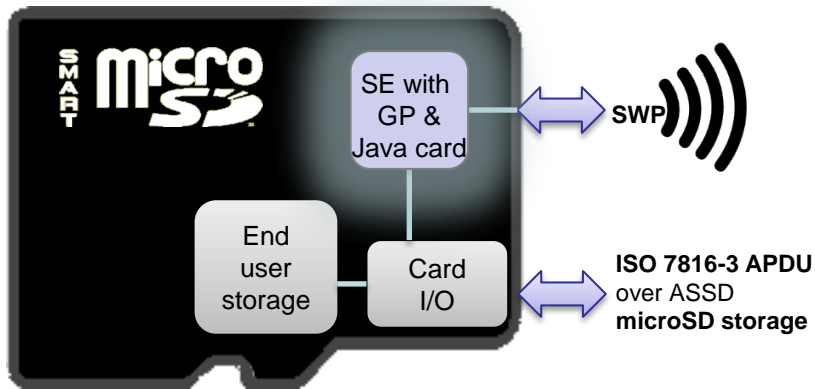

# SmartSD Cards Empower Consumers

Amitaabh Malhotra

DeviceFidelity COO representing SD Association

# The Smart microSD

Contactless smart microSD

- **Contactless smart microSD**  
Self contained SE and NFC Card emulation for most\* microSD host devices

\* SDA doesn't define the NFC front end interface and performances may differ between suppliers. File I/O uses proprietary APIs

smart microSD

- **smart microSD**  
Connected to NFC front end for card emulation and SE with standard host interface & APIs