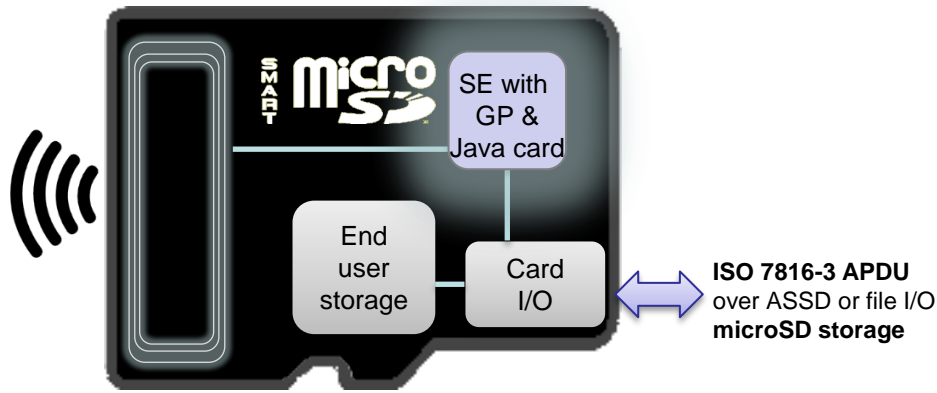

# The Smart microSD

Contactless smart microSD

- **Contactless smart microSD**  
Self contained SE and NFC Card emulation for most\* microSD host devices

\* SDA doesn't define the NFC front end interface and performances may differ between suppliers. File I/O uses proprietary APIs