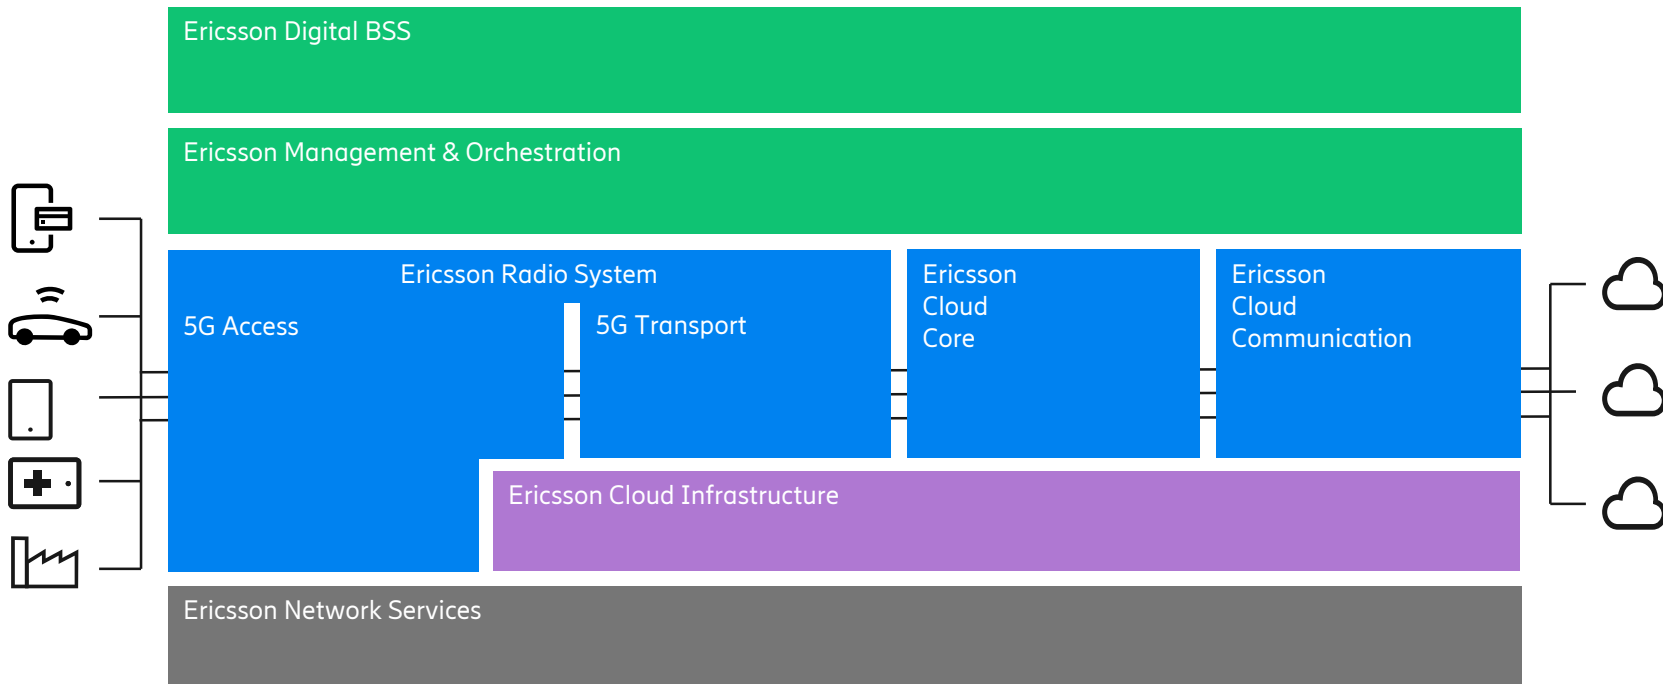

A woman wearing safety glasses and a dark shirt is working on a blue industrial robot arm. The robot arm has several green and yellow lights on top. The background is dark and industrial.

# 5G Network Slicing Edge Automation/AI/ML

Balaji Ethirajulu

# Ericsson 5G platform

Smooth network evolution and deployment at scale