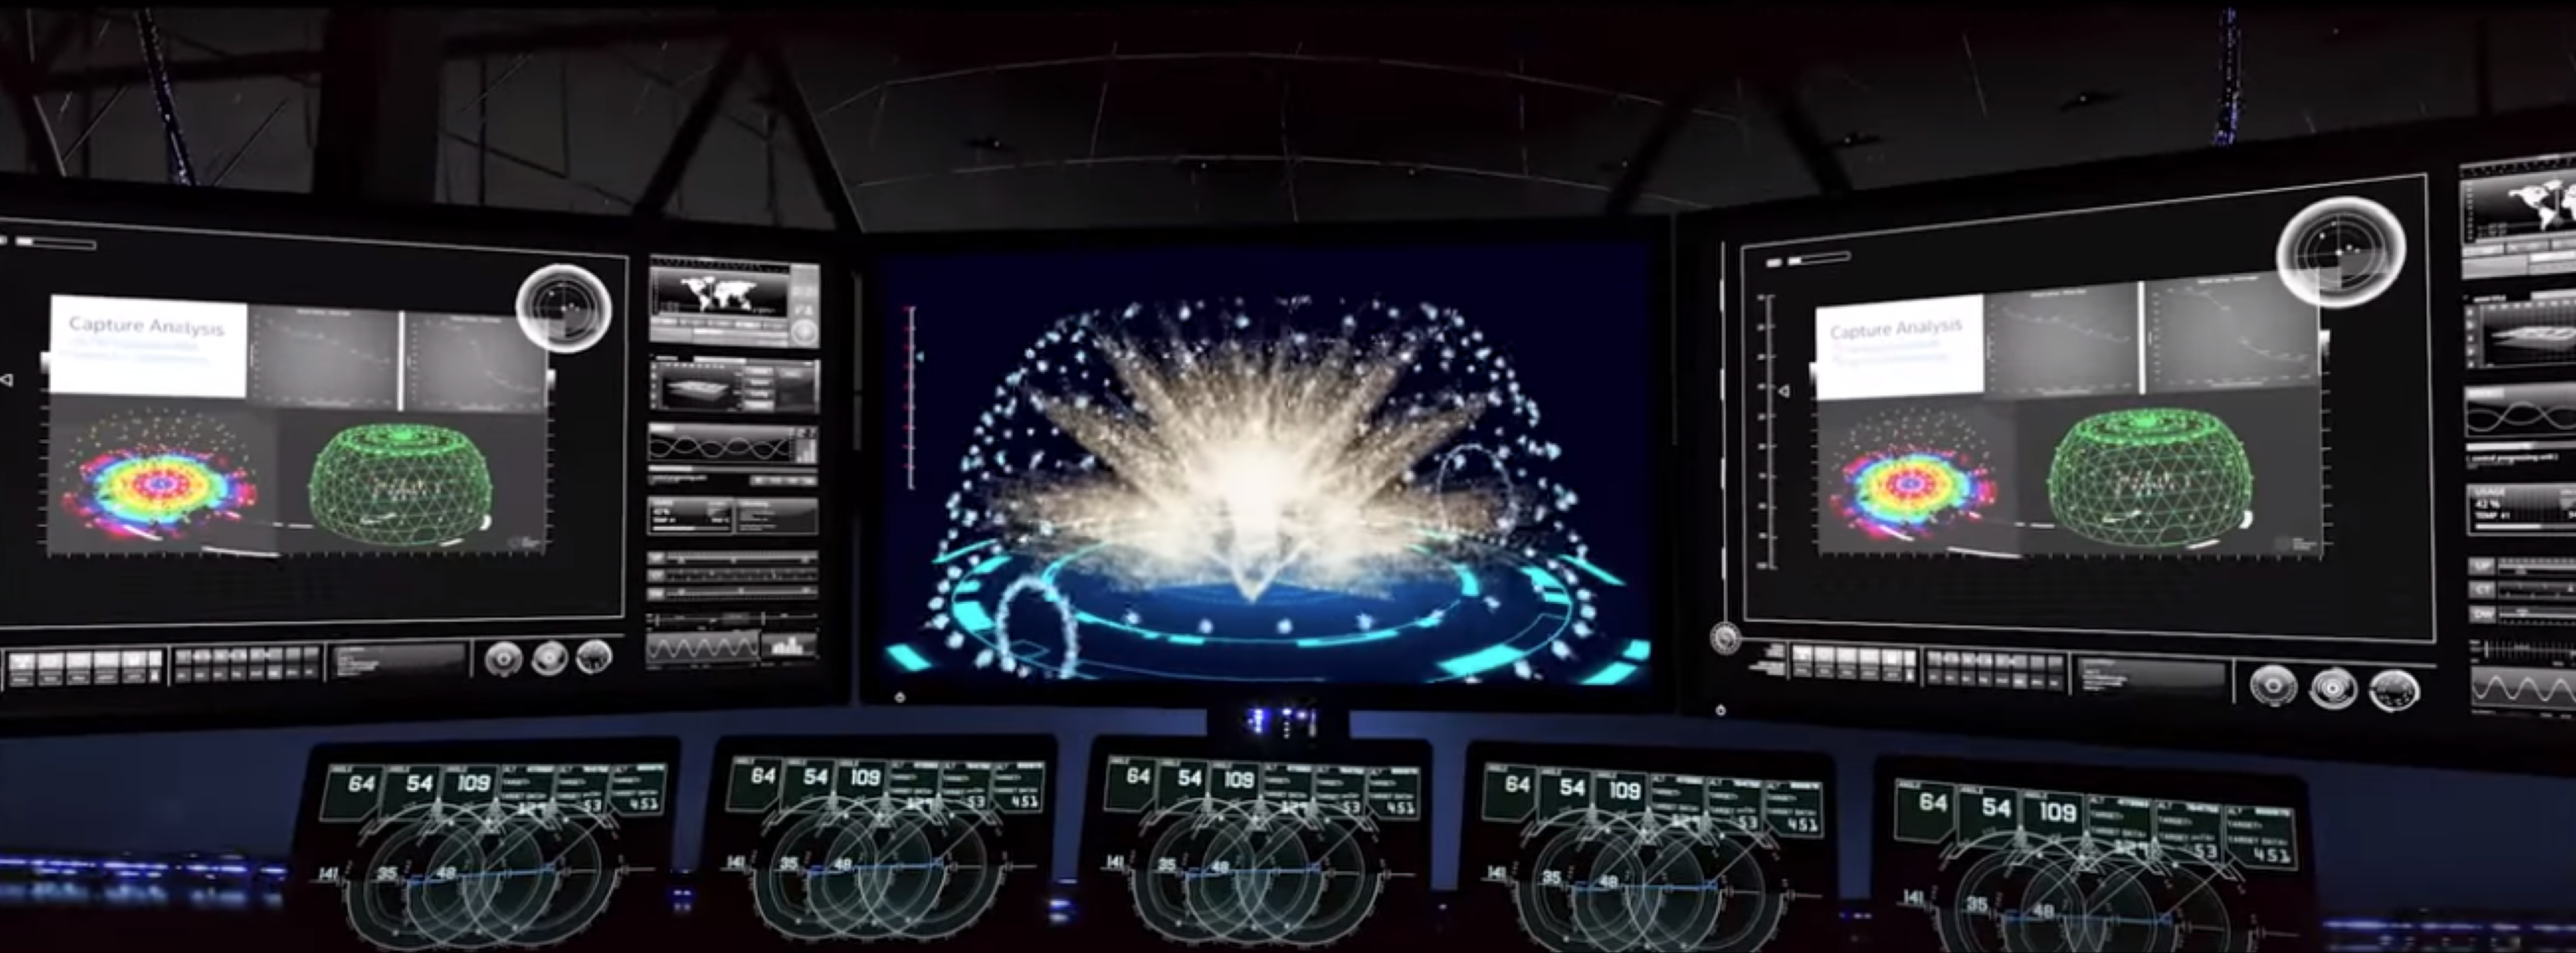

OUR DATA HUNGRY FUTURE:

THE FUTURE OF ENTERTAINMENT
IS VIRTUAL, IMMERSIVE, AND BIG

ANDREW SHULKIND & ANDREW COCHRANE

VOLUMETRIC:

LIGHTFIELDS:

8K/HFR/4DX/PLF:

THE TROUBLE WITH INCREASING RESOLUTION: $1 + 1 = 4$

1920×1080

UHD 3840×1920

8K UHD 7680×4320

1080P
1920x1080

4K Cinema
4096x2160

Red Scarlet
5120x2700

4K Fulldome
4096x4096

4K

Baraka Film Scan
8192x4608

8K Fulldome
8192x8192

8K

16k Fuldome

SPHERICAL/HEMISPHERICAL DISPLAYS:

SUPER RESOLUTION DOMES:

ARCHIVING: