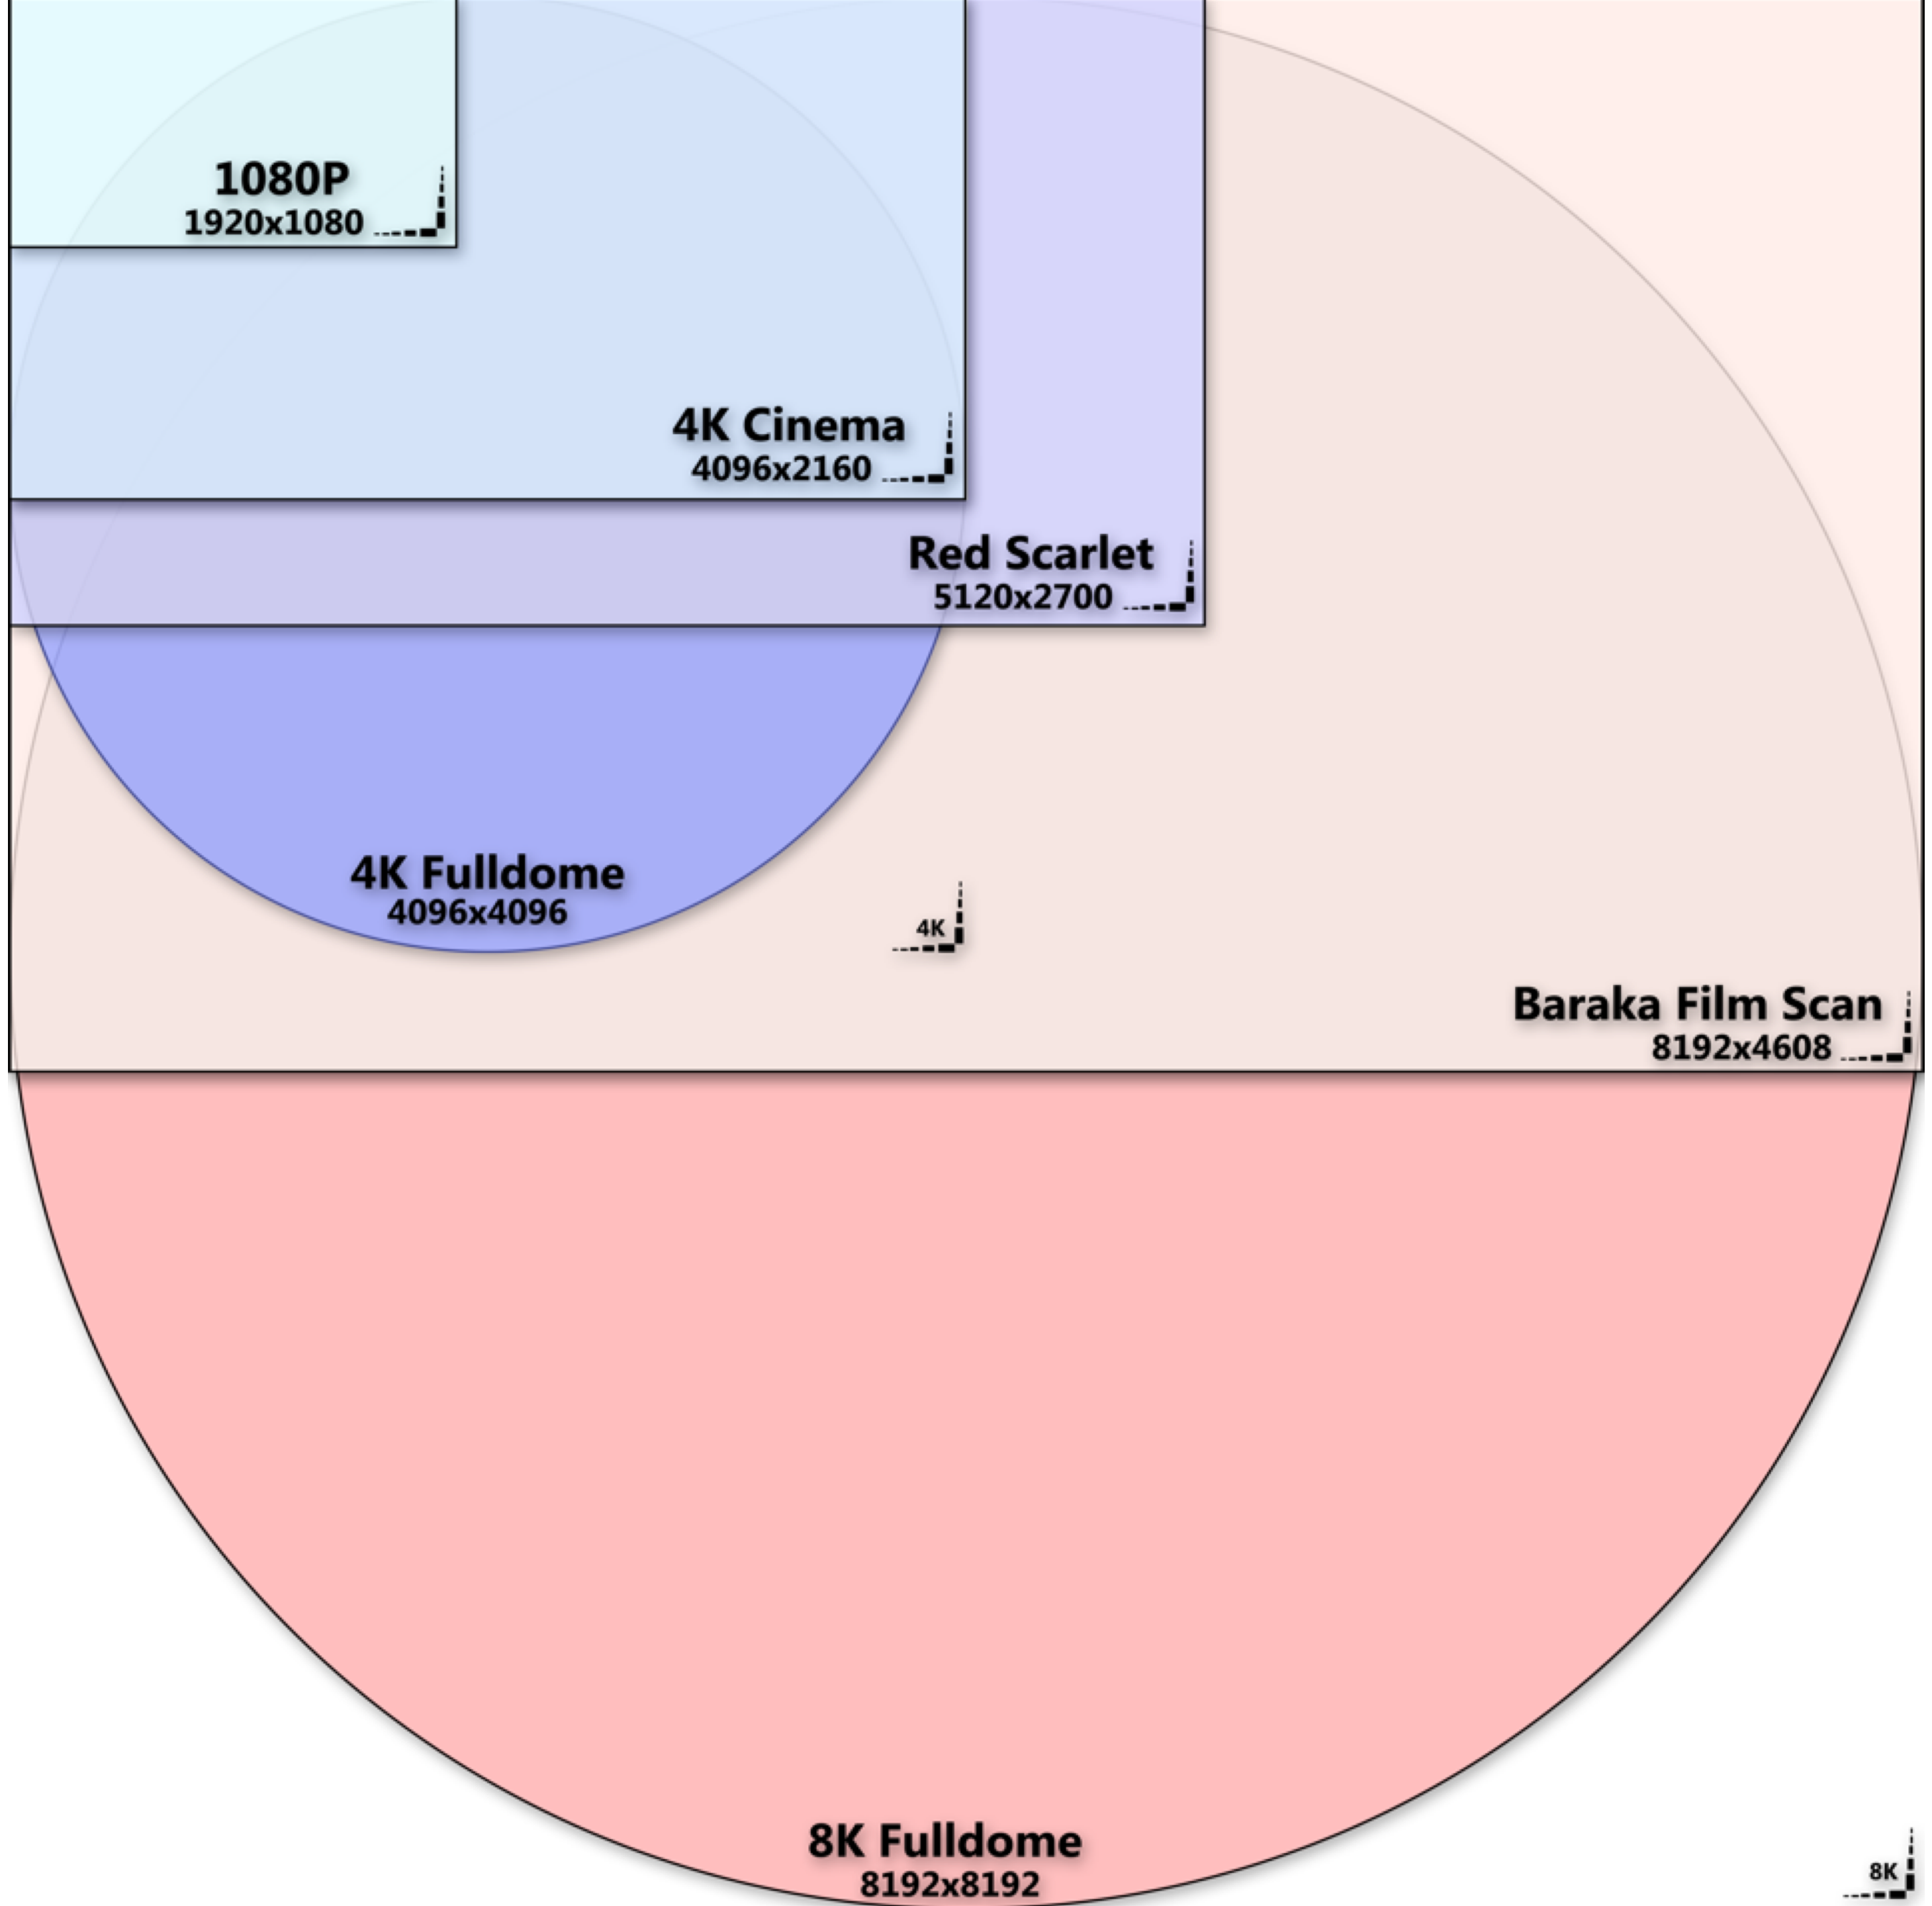

OUR DATA HUNGRY FUTURE:

THE FUTURE OF ENTERTAINMENT
IS VIRTUAL, IMMERSIVE, AND BIG

ANDREW SHULKIND & ANDREW COCHRANE

VOLUMETRIC:

LIGHTFIELDS:

8K/HFR/4DX/PLF:

THE TROUBLE WITH INCREASING RESOLUTION: $1 + 1 = 4$

1920×1080

UHD 3840×1920

8K UHD 7680×4320

1080P
1920x1080

4K Cinema
4096x2160

Red Scarlet
5120x2700

4K Fulldome
4096x4096

4K

Baraka Film Scan
8192x4608

8K Fulldome
8192x8192

8K

16k Fuldome

SPHERICAL/HEMISPHERICAL DISPLAYS:

SUPER RESOLUTION DOMES:

ARCHIVING: